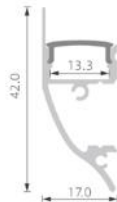

EDGE LIGHTING

PRODUCT:
ARQ

Description	LED linear luminaire available in various lengths
Materials	Manufactured from extruded aluminium with opal diffusers
Installation	Surface Mounted
Profile	42mm x 17mm
Body Colour	Anodised, White (W) or Black (B)
Luminous Flux per Metre	450lm (5W), 900lm (10W), 15W or 1800lm (20W)
LED Colour Temperature	2700K, 3000K, 4000K or RGBW
Length	Desired length in millimetres e.g. 1500
Accessories available:	DALI dimming (DD)

Product Code

PRODUCT / BODY COLOUR / LENGTH (MM) / WATTAGE / LED COLOUR / ACCESSORIES

Example: **ARQ/2000/B/10W/3000K**

= ARQ, 2000mm length, black finish, 10 Watts per metre, 3000K

EDGE LIGHTING SERVICES LTD