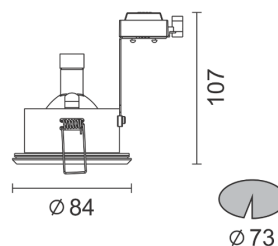

ROUND

SQUARE

Description	Recessed IP54 rated LED downlight featuring toughened frosted safety glass
Materials	Manufactured from die cast aluminium with silicone water seal
Installation	Suitable for use in all ceiling types up to a thickness of 20mm using spring clips supplied
Body Colour	White (W) or Chrome (C)
Body Dimensions	Ø84mm x 107mm depth (round) 84mm x 84mm x 107mm (square)
Cutout Dimensions	Ø73mm
Luminous Flux	300L (5.4W), 500L (8W) or 800L (9W)
LED Colour Temperature	3000K or 4000K
Accessories Available	Lead & plug Mains dimmable (DM)

Product Code

PRODUCT / BODY COLOUR / FLUX / LED COLOUR / ACCESSORIES

Example: **AQUA.ROUND/W/300L/3000K**

= AQUATEQ ROUND, white body, 300 lumens, 3000K

EDGE LIGHTING SERVICES LTD

Unit 1, Abbey Industrial Estate, 24 Willow Lane, Mitcham, Surrey CR4 4NA
020 8687 0190 sales@edgelighting.co.uk edgelighting.co.uk