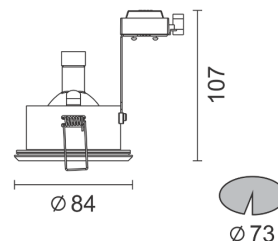

ROUND

SQUARE

Description	Recessed IP54 rated LED downlight featuring toughened frosted safety glass
Materials	Manufactured from die cast aluminium with silicone water seal
Installation	Suitable for use in all ceiling types up to a thickness of 20mm using spring clips supplied
Body Colour	White (W) or Chrome (C)
Body Dimensions	Ø84mm x 107mm depth (round) 84mm x 84mm x 107mm (square)
Cutout Dimensions	Ø73mm
Luminous Flux	300L (5.4W), 500L (8W) or 800L (9W)
LED Colour Temperature	3000K or 4000K
Accessories Available	Lead & plug Mains dimmable (DM)

Product Code

PRODUCT / BODY COLOUR / FLUX / LED COLOUR / ACCESSORIES

Example: **AQUA.ROUND/W/300L/3000K**

= AQUATEQ ROUND, white body, 300 lumens, 3000K

EDGE LIGHTING SERVICES LTD

Unit 1, Abbey Industrial Estate, 24 Willow Lane, Mitcham, Surrey CR4 4NA
020 8687 0190 sales@edgelighting.co.uk edgelighting.co.uk