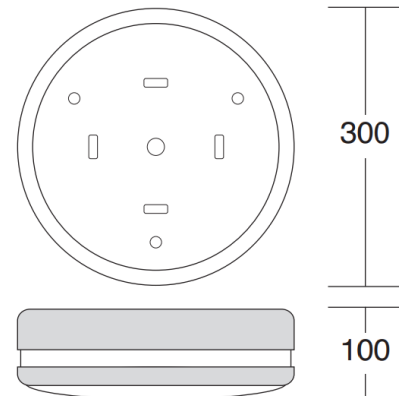

EDGE LIGHTING

PRODUCT:
**CIRQA
PROTEQ**

Description	Surface mounted anti-ligature IP65 rated circular LED luminaire
Materials	Manufactured from cast aluminium with opal diffuser
Body Colour	Grey
Body Dimensions	Ø300mm x 100mm depth
Luminous Flux	1400L (18W)
LED Colour Temperature	5000K
Accessories available	3 hour emergency (EM3)

Product Code

PRODUCT / FLUX / LED COLOUR / ACCESSORIES

Example: **CQA.PTQ/1400L/5000K**

= CIRQA Proteq, 1400 lumens, 5000K

EDGE LIGHTING SERVICES LTD

Unit 1, Abbey Industrial Estate, 24 Willow Lane, Mitcham, Surrey CR4 4NA
020 8687 0190 sales@edgelighting.co.uk edgelighting.co.uk