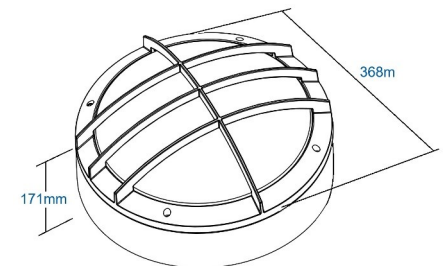

CLEAR

EYELID

GRILLE

Description	Surface mounted IP65 rated LED circular exterior luminaire
Materials	Manufactured from cast aluminium with silicone gasket
Body Colour	White (W), Black (B) or Silver (S)
Body Dimensions	Ø360mm x 145mm depth (clear) Ø360mm x 171mm depth (eyelid & grille)
Luminous Flux	1500L (16W) or 2500L (23W)
LED Colour Temperature	3000K or 4000K
Accessories available	3 hour emergency (EM3), DALI emergency (EMD) or self-test emergency (EMST) 1-10v dimming (D10) or DALI dimming (DD) Sensors

Product Code

PRODUCT / BODY COLOUR / FLUX / LED COLOUR / ACCESSORIES

Example: **PARQ.EYELID/W/2500L/4000K**

= PARQ EYELID, white body, 2500 lumens, 4000K

EDGE LIGHTING SERVICES LTD

Unit 1, Abbey Industrial Estate, 24 Willow Lane, Mitcham, Surrey CR4 4NA
020 8687 0190 sales@edgelighting.co.uk edgelighting.co.uk