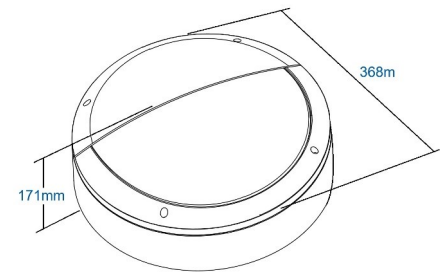

CLEAR

EYELID

GRILLE

Description	Surface mounted IP65 rated LED circular exterior luminaire
Materials	Manufactured from cast aluminium with silicone gasket
Body Colour	White (W), Black (B) or Silver (S)
Body Dimensions	Ø360mm x 145mm depth (clear) Ø360mm x 171mm depth (eyelid & grille)
Luminous Flux	1500L (16W) or 2500L (23W)
LED Colour Temperature	3000K or 4000K
Accessories available	3 hour emergency (EM3), DALI emergency (EMD) or self-test emergency (EMST) 1-10v dimming (D10) or DALI dimming (DD) Sensors

Product Code

PRODUCT / BODY COLOUR / FLUX / LED COLOUR / ACCESSORIES

Example: **PARQ.EYELID/W/2500L/4000K**

= PARQ EYELID, white body, 2500 lumens, 4000K

EDGE LIGHTING SERVICES LTD

Unit 1, Abbey Industrial Estate, 24 Willow Lane, Mitcham, Surrey CR4 4NA
020 8687 0190 sales@edgelighting.co.uk edgelighting.co.uk