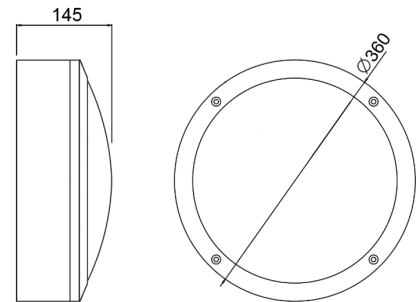

CLEAR

EYELID

GRILLE

Description	Surface mounted IP65 rated LED circular exterior luminaire
Materials	Manufactured from cast aluminium with silicone gasket
Body Colour	White (W), Black (B) or Silver (S)
Body Dimensions	Ø360mm x 145mm depth (clear) Ø360mm x 171mm depth (eyelid & grille)
Luminous Flux	1500L (16W) or 2500L (23W)
LED Colour Temperature	3000K or 4000K
Accessories available	3 hour emergency (EM3), DALI emergency (EMD) or self-test emergency (EMST) 1-10v dimming (D10) or DALI dimming (DD) Sensors

Product Code

PRODUCT / BODY COLOUR / FLUX / LED COLOUR / ACCESSORIES

Example: **PARQ.EYELID/W/2500L/4000K**

= PARQ EYELID, white body, 2500 lumens, 4000K

EDGE LIGHTING SERVICES LTD

Unit 1, Abbey Industrial Estate, 24 Willow Lane, Mitcham, Surrey CR4 4NA
020 8687 0190 sales@edgelighting.co.uk edgelighting.co.uk