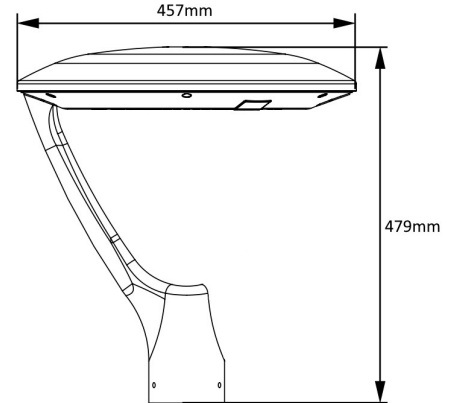

ONE

TWO

Description	Column mounted IP65 rated LED exterior luminaire with moulded optic lens
Materials	Manufactured from cast aluminium
Body Colour	Black
Body Dimensions	ONE: Ø457mm x 479mm TWO: Ø457mm x 479mm
Luminous Flux	4700L (42W) or 8300L (74W)
LED Colour Temperature	4000K or 5000K
Accessories available	Photocell (PC) or Microwave sensor (S)

Product Code

PRODUCT / FLUX / LED COLOUR / ACCESSORIES

Example: **PFM.AREA/ONE/4700L/4000K**

= PROFORM AREA ONE, 4700 lumens, 4000K

EDGE LIGHTING SERVICES LTD

Unit 1, Abbey Industrial Estate, 24 Willow Lane, Mitcham, Surrey CR4 4NA
020 8687 0190 sales@edgelighting.co.uk edgelighting.co.uk