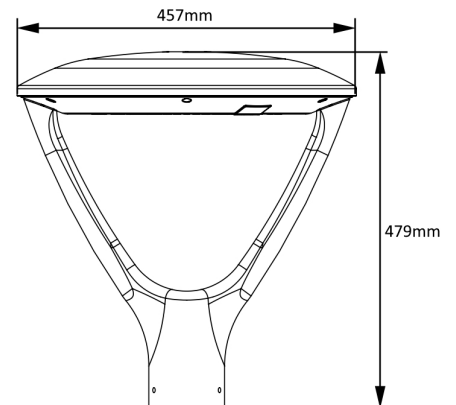

ONE

TWO

Description	Column mounted IP65 rated LED exterior luminaire with moulded optic lens
Materials	Manufactured from cast aluminium
Body Colour	Black
Body Dimensions	ONE: Ø457mm x 479mm TWO: Ø457mm x 479mm
Luminous Flux	4700L (42W) or 8300L (74W)
LED Colour Temperature	4000K or 5000K
Accessories available	Photocell (PC) or Microwave sensor (S)

Product Code

PRODUCT / FLUX / LED COLOUR / ACCESSORIES

Example: **PFM.AREA/ONE/4700L/4000K**

= PROFORM AREA ONE, 4700 lumens, 4000K

EDGE LIGHTING SERVICES LTD

Unit 1, Abbey Industrial Estate, 24 Willow Lane, Mitcham, Surrey CR4 4NA
020 8687 0190 sales@edgelighting.co.uk edgelighting.co.uk