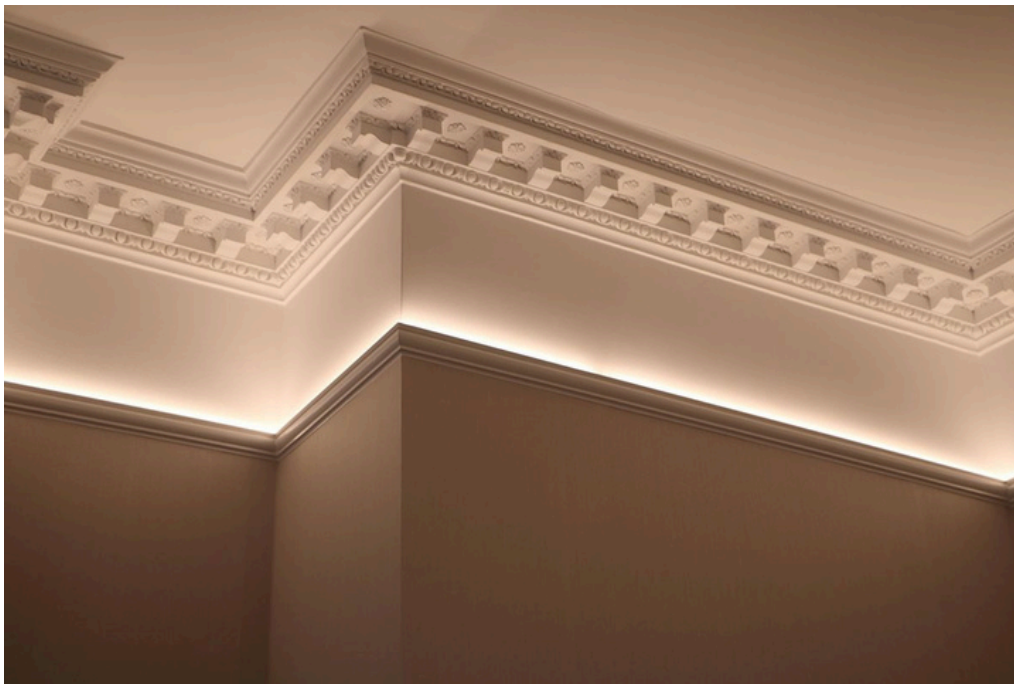

PRODUCT CODE

ARQ/SM/W/3000/1260LM/4000K/90/OP/20/DD

ARQ, surface mounted, white finish, 3000mm, 1260 lumens per metre, 4000K, CRI90, opal diffuser, IP20 rated, DALI dimming

SPECIFICATIONS MAY BE ALTERED WITHOUT ADVANCE NOTICE.

Contact us for more information

☎ 020 8687 0190

✉ sales@edgelighting.co.uk

EDGE
LIGHTING

EDGELIGHTING.CO.UK