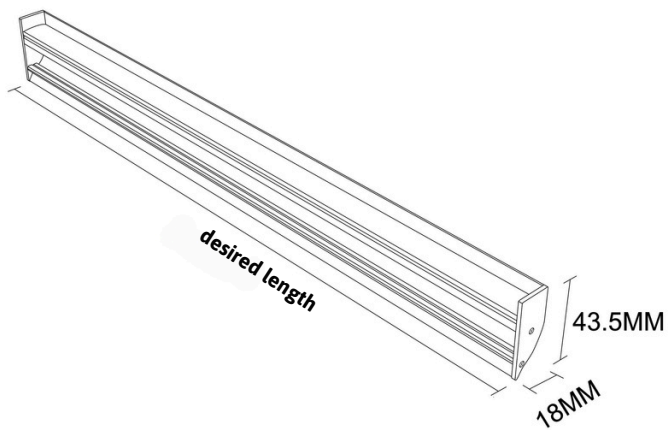

## ARQ

Specially designed for wall mounting and providing uplight to your ceiling, the Arq is a curved linear feature to lift your office or hospitality space.

## TECHNICAL INFORMATION

<b>Installation</b>	Surface Mounted (SM)
<b>Body Colour</b>	White (W) or Black (B)
<b>Dimensions</b>	18mm x 44mm x desired length (mm)
<b>Lumen Output (per metre)</b>	630lm (6W), 1260lm (12W) or 2100lm (20W)
<b>Colour Temperature</b>	2700K, 3000K, 4000K, Tuneable White or RGBW
<b>Colour Rendering Index</b>	CRI90
<b>Optical Distribution</b>	Opal Diffuser (OP)
<b>Ingress Protection</b>	IP20
<b>Controls</b>	Fixed Output (FO), DALI (DD), Q-Sense (QS) or Casambi (CS)
<b>Emergency</b>	3 Hour Emergency (EM3) or DALI Emergency (EMD)
<b>Accessories</b>	-

## DIMENSIONS