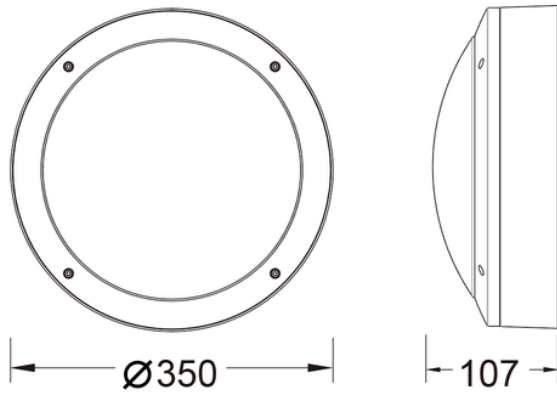

EDGE
LIGHTING

COMET

Comet is suitable for canopy or sheltered applications, either ceiling mounted to provide area lighting or wall mounted to provide uplight to the underside, due to its wide beam angle providing a daylight feel.

TECHNICAL INFORMATION

Installation	Surface Mounted (SM)
Body Colour	Black (B)
Dimensions	Ø350mm x 107mm
Lumen Output	1600lm (16W)
Colour Temperature	3000K-4000K-5000K Switchable (CCT345)
Colour Rendering Index	CRI80
Optical Distribution	Opal Diffuser (OP)
Ingress Protection	IP65
Controls	Fixed Output (FO), DALI (DD) or Microwave (MW)
Emergency	3 Hour Emergency (EM3) or DALI Emergency (EMD)
Accessories	-

DIMENSIONS

PRODUCT SHOWCASE

PRODUCT CODE

CMT/SM/B/1600LM/CCT345/80/OP/65/DD

Comet, surface mounted, black finish , 1600 lumens, 3000K-4000K-5000K Switchable, CRI80, opal diffuser, IP65 rated, DALI dimming