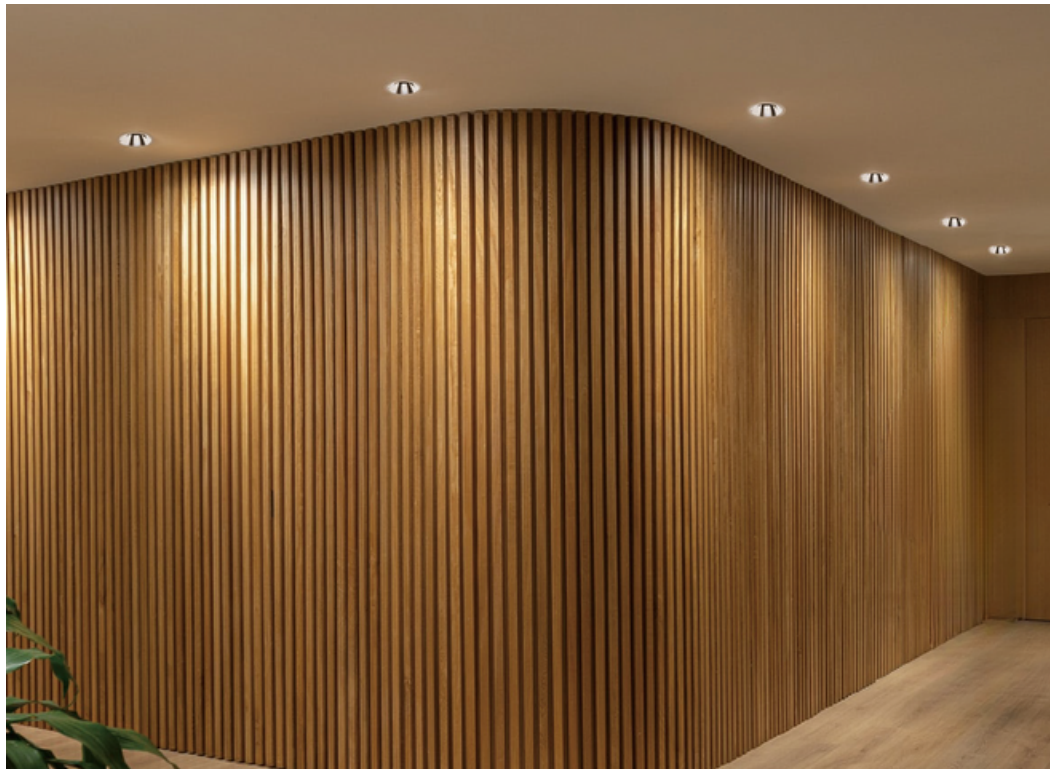

PRODUCT SHOWCASE

PRODUCT CODE

COMR105/R/W/2400LM/4000K/90/MB/44/DD

Compaq 105 Round, recessed with trim, white finish, 2400 lumens, 4000K, CRI90, medium beam, IP44 rated, DALI dimming

SPECIFICATIONS MAY BE ALTERED WITHOUT ADVANCE NOTICE.

Contact us for more information

☎ 020 8687 0190

✉ sales@edgelighting.co.uk

EDGE
LIGHTING

EDGELIGHTING.CO.UK