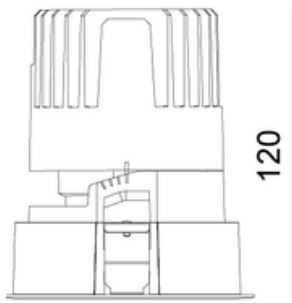

EDGE
LIGHTING

COMPAQ R105

The R105 is the middle size downlight with trim in the Compaq range, manufactured for premium hospitality and workplaces. Available with various magnetic reflector finishes to follow your design palette.

TECHNICAL INFORMATION

Installation	Recessed (R)
Body Colour	White (W)
Dimensions	Ø114mm x 120mm
Lumen Output	2400lm (30W)
Colour Temperature	3000K or 4000K
Colour Rendering Index	CRI90
Optical Distribution	Medium Beam (MB)
Ingress Protection	IP44
Controls	Fixed Output (FO), DALI (DD), Q-Sense (QS) or Casambi (CS)
Emergency	3 Hour Emergency (EM3) or DALI Emergency (EMD)
Accessories	White Reflector (WR), Black Reflector (BR), Satin Reflector (SR)

DIMENSIONS

PRODUCT SHOWCASE

PRODUCT CODE

COMR105/R/W/2400LM/4000K/90/MB/44/DD

Compaq 105 Round, recessed with trim, white finish, 2400 lumens, 4000K, CRI90, medium beam, IP44 rated, DALI dimming

SPECIFICATIONS MAY BE ALTERED WITHOUT ADVANCE NOTICE.