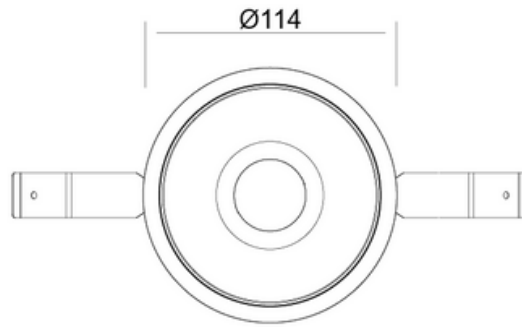

EDGE
LIGHTING

COMPAQ R105

The R105 is the middle size downlight with trim in the Compaq range, manufactured for premium hospitality and workplaces. Available with various magnetic reflector finishes to follow your design palette.

TECHNICAL INFORMATION

Installation	Recessed (R)
Body Colour	White (W)
Dimensions	Ø114mm x 120mm
Lumen Output	2400lm (30W)
Colour Temperature	3000K or 4000K
Colour Rendering Index	CRI90
Optical Distribution	Medium Beam (MB)
Ingress Protection	IP44
Controls	Fixed Output (FO), DALI (DD), Q-Sense (QS) or Casambi (CS)
Emergency	3 Hour Emergency (EM3) or DALI Emergency (EMD)
Accessories	White Reflector (WR), Black Reflector (BR), Satin Reflector (SR)

DIMENSIONS

PRODUCT SHOWCASE

PRODUCT CODE

COMR105/R/W/2400LM/4000K/90/MB/44/DD

Compaq 105 Round, recessed with trim, white finish, 2400 lumens, 4000K, CRI90, medium beam, IP44 rated, DALI dimming

SPECIFICATIONS MAY BE ALTERED WITHOUT ADVANCE NOTICE.