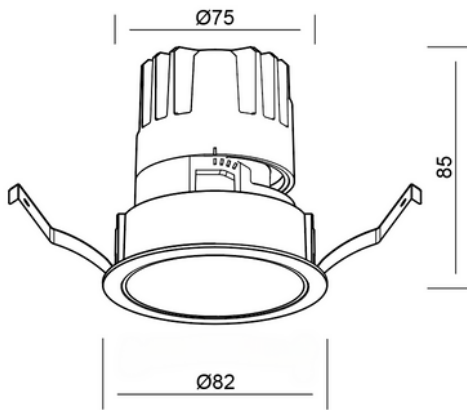

EDGE
LIGHTING

COMPAQ R75

The R75 is the downlight with trim in the Compaq range, manufactured for premium hospitality and workplaces. Available with various magnetic reflector finishes to follow your design palette.

TECHNICAL INFORMATION

Installation	Recessed (R)
Body Colour	White (W)
Dimensions	Ø82mm x 85mm
Lumen Output	1100lm (15W)
Colour Temperature	3000K or 4000K
Colour Rendering Index	CRI90
Optical Distribution	Medium Beam (MB)
Ingress Protection	IP44
Controls	Fixed Output (FO), DALI (DD), Q-Sense (QS) or Casambi (CS)
Emergency	3 Hour Emergency (EM3) or DALI Emergency (EMD)
Accessories	Honeycomb (HC), White Reflector (WR), Black Reflector (BR), Satin Reflector (SR)

DIMENSIONS

PRODUCT SHOWCASE

PRODUCT CODE

COMR75/R/W/1100LM/4000K/90/MB/44/DD

Compaq 75 Round, recessed with trim, white finish, 1100 lumens, 4000K, CRI90, medium beam, IP44 rated, DALI dimming

SPECIFICATIONS MAY BE ALTERED WITHOUT ADVANCE NOTICE.