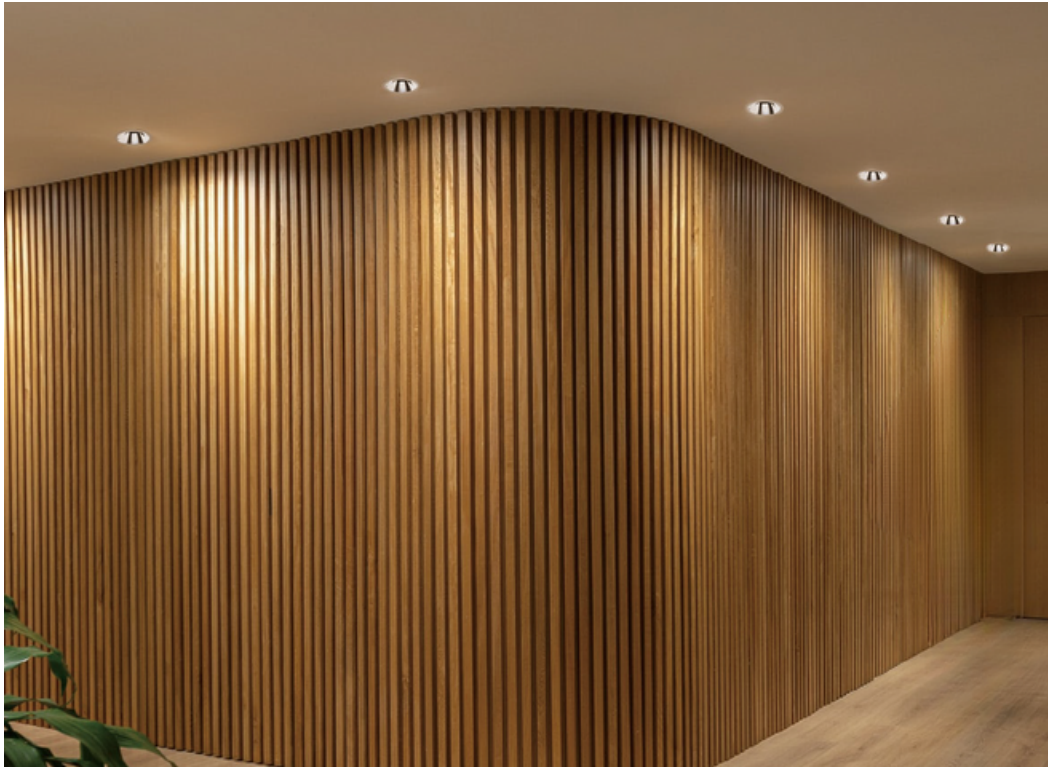

PRODUCT SHOWCASE

PRODUCT CODE

COMR75/R/W/1100LM/4000K/90/MB/44/DD

Compaq 75 Round, recessed with trim, white finish, 1100 lumens, 4000K, CRI90, medium beam, IP44 rated, DALI dimming

SPECIFICATIONS MAY BE ALTERED WITHOUT ADVANCE NOTICE.

Contact us for more information

☎ 020 8687 0190

✉ sales@edgelighting.co.uk

EDGE
LIGHTING

EDGELIGHTING.CO.UK