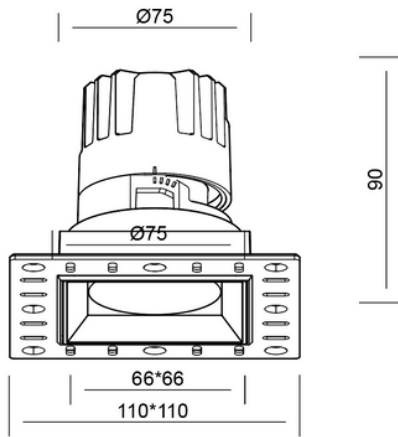

### TECHNICAL INFORMATION

<b>Installation</b>	Recessed plaster-in (RP)
<b>Body Colour</b>	White (W)
<b>Dimensions</b>	66mm x 66mm x 90mm
<b>Lumen Output</b>	1100lm (15W)
<b>Colour Temperature</b>	3000K or 4000K
<b>Colour Rendering Index</b>	CRI90
<b>Optical Distribution</b>	Medium Beam (MB)
<b>Ingress Protection</b>	IP44
<b>Controls</b>	Fixed Output (FO), DALI (DD), Q-Sense (QS) or Casambi (CS)
<b>Emergency</b>	3 Hour Emergency (EM3) or DALI Emergency (EMD)
<b>Accessories</b>	White Reflector (WR), Black Reflector (BR), Satin Reflector (SR)

## DIMENSIONS