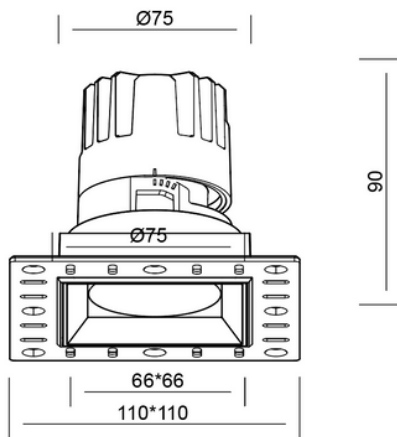

TECHNICAL INFORMATION

Installation	Recessed plaster-in (RP)
Body Colour	White (W)
Dimensions	66mm x 66mm x 90mm
Lumen Output	1100lm (15W)
Colour Temperature	3000K or 4000K
Colour Rendering Index	CRI90
Optical Distribution	Medium Beam (MB)
Ingress Protection	IP20
Controls	Fixed Output (FO), DALI (DD), Q-Sense (QS) or Casambi (CS)
Emergency	-
Accessories	White Reflector (WR), Black Reflector (BR), Satin Reflector (SR)

DIMENSIONS

PRODUCT SHOWCASE

PRODUCT CODE

COMST75/RP/W/110LM/4000K/90/MB/20/DD

Compaq 75 Square Trimless, recessed plaster-in, white finish, 1100 lumens, 4000K, CRI90, medium beam, IP20 rated, DALI dimming