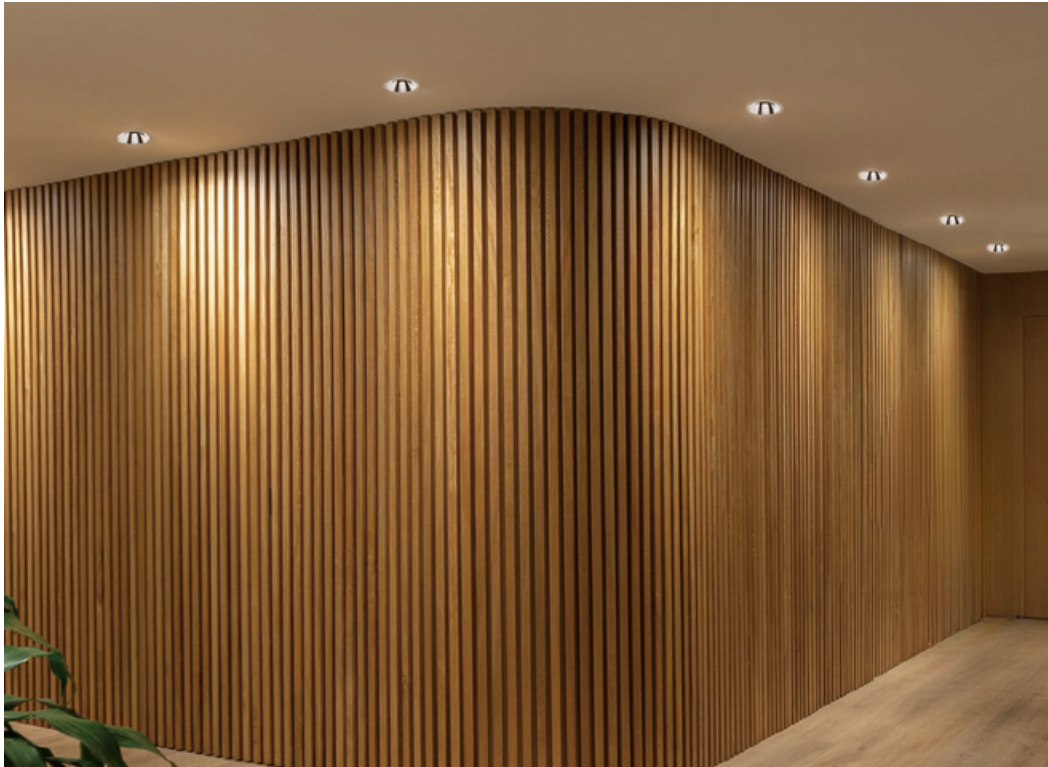

PRODUCT SHOWCASE

PRODUCT CODE

COMST75/RP/W/1100LM/4000K/90/MB/44/DD

Compaq 75 Square Trimless, recessed plaster-in, white finish, 1100 lumens, 4000K, CRI90, medium beam, IP44 rated, DALI dimming

SPECIFICATIONS MAY BE ALTERED WITHOUT ADVANCE NOTICE.

Contact us for more information

020 8687 0190

sales@edgelighting.co.uk

EDGE
LIGHTING

EDGE.LIGHTING.CO.UK