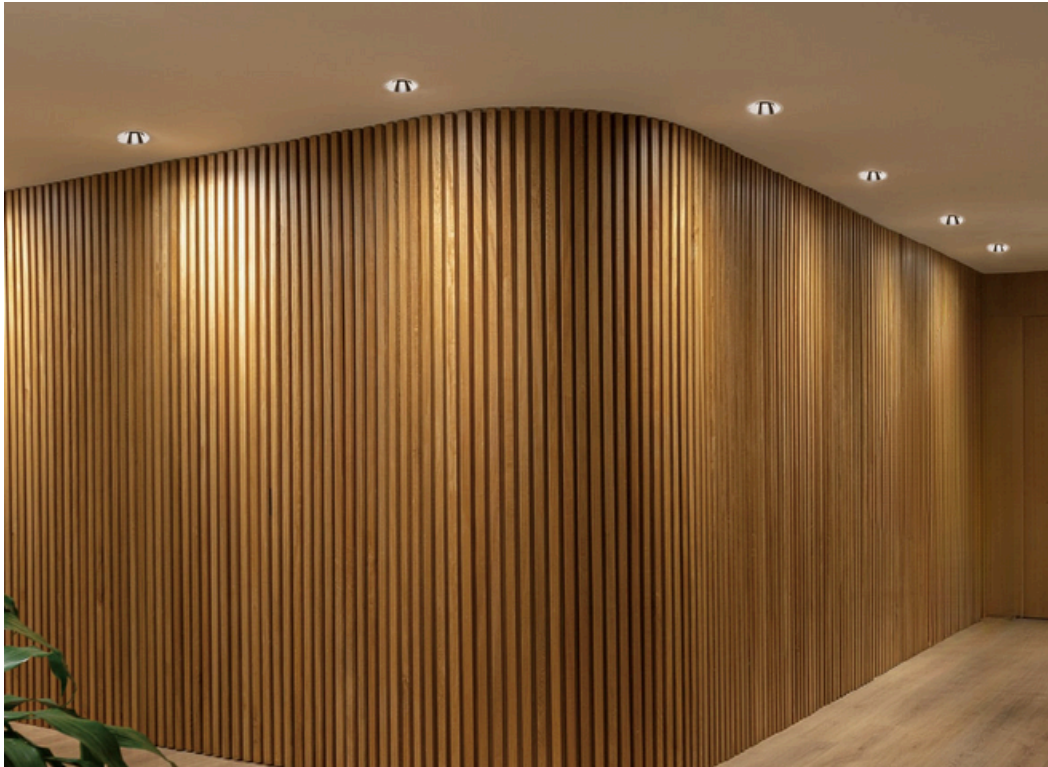

PRODUCT SHOWCASE

PRODUCT CODE

COMST75/RP/W/110LM/4000K/90/MB/20/DD

Compaq 75 Square Trimless, recessed plaster-in, white finish, 1100 lumens, 4000K, CRI90, medium beam, IP20 rated, DALI dimming

SPECIFICATIONS MAY BE ALTERED WITHOUT ADVANCE NOTICE.

Contact us for more information

020 8687 0190

sales@edgelighting.co.uk

EDGE
LIGHTING

EDGELIGHTING.CO.UK