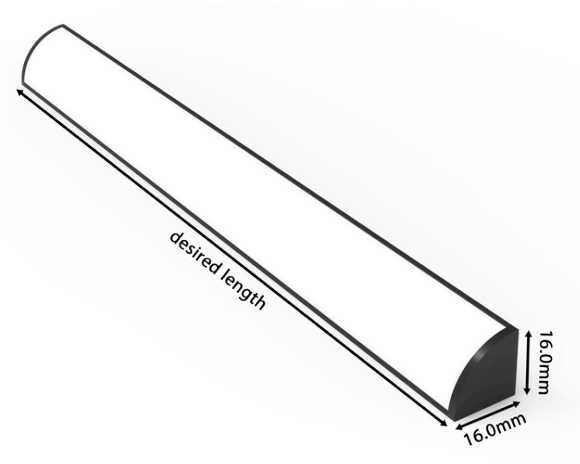

### TECHNICAL INFORMATION

<b>Installation</b>	Surface Mounted (SM)
<b>Body Colour</b>	Grey (G)
<b>Dimensions</b>	16mm x 16mm x desired length (mm)
<b>Lumen Output (per metre)</b>	630lm (6W), 1260lm (12W) or 2100lm (20W)
<b>Colour Temperature</b>	2700K, 3000K, 4000K, Tuneable White or RGBW
<b>Colour Rendering Index</b>	CRI90
<b>Optical Distribution</b>	Opal Diffuser (OP)
<b>Ingress Protection</b>	IP20
<b>Controls</b>	Fixed Output (FO), DALI (DD), Q-Sense (QS) or Casambi (CS)
<b>Emergency</b>	3 Hour Emergency (EM3) or DALI Emergency (EMD)
<b>Accessories</b>	-

## DIMENSIONS