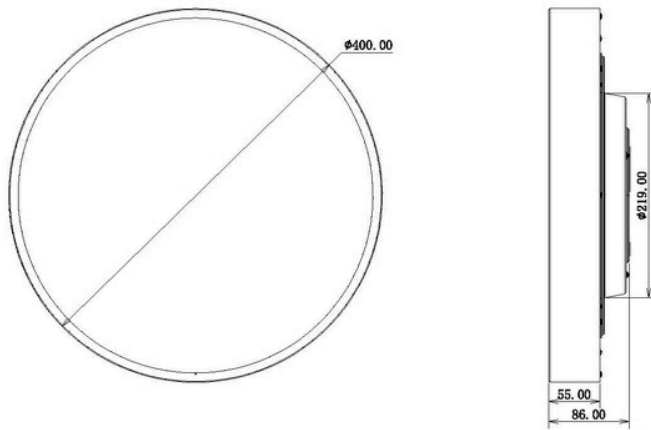

## ECLIPSE P400

Slim in profile with minimal trim, our Eclipse maximises lit surface area for a comfortable, low glare environment. P400 is rod suspended for modern workspaces with the user in mind.

### TECHNICAL INFORMATION

<b>Installation</b>	Suspended (SS)
<b>Body Colour</b>	Black (B)
<b>Dimensions</b>	Ø400mm x 86mm
<b>Lumen Output</b>	3500lm (40W) (Direct/Indirect Microprism)
<b>Colour Temperature</b>	3000K-4000K-5700K Switchable (CCT3457)
<b>Colour Rendering Index</b>	CRI90
<b>Optical Distribution</b>	Direct/Indirect: Microprism Diffuser (IDMP)
<b>Ingress Protection</b>	IP20
<b>Controls</b>	Fixed Output (FO), DALI (DD), Microwave (MW), Q-Sense (QS) or Casambi (CS)
<b>Emergency</b>	3 Hour Emergency (EM3) or DALI Emergency (EMD)
<b>Accessories</b>	-

## DIMENSIONS