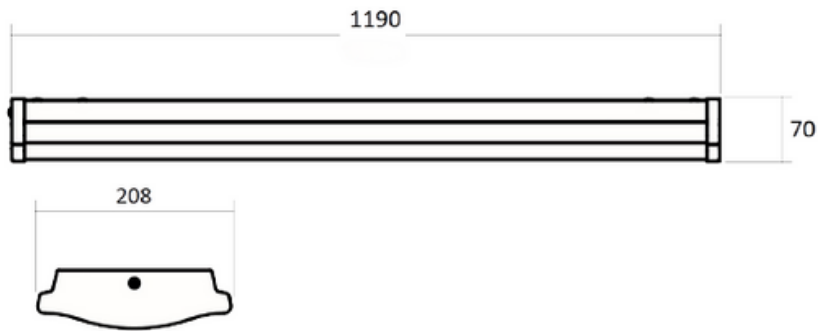

EDUTEQ 1200

For solid ceiling or low height installations, the Eduteq provides uniform lighting below and an ambient glow onto the ceiling to reduce glare, ideal for the education sector and 4ft retrofit solutions.

TECHNICAL INFORMATION

Installation	Surface Mounted (SM)
Body Colour	White (W)
Dimensions	1190mm x 210mm x 68mm
Lumen Output	2500lm (25W) or 5000lm (50W)
Colour Temperature	3000K or 4000K
Colour Rendering Index	CRI80
Optical Distribution	Microprism Diffuser (MP)
Ingress Protection	IP20
Controls	Fixed Output (FO), DALI (DD), PIR Sensor (PIR), Q-Sense (QS) or Casambi (CS)
Emergency	3 Hour Emergency (EM3) or DALI Emergency (EMD)
Accessories	-

DIMENSIONS

PRODUCT SHOWCASE

PRODUCT CODE

EDU1200/SM/W/5000LM/4000K/80/MP/20/DD

Eduteq 1200mm, surface mounted, white finish, 5000 lumens, 4000K, CRI80, microprism diffuser, IP20 rated, DALI dimming

SPECIFICATIONS MAY BE ALTERED WITHOUT ADVANCE NOTICE.