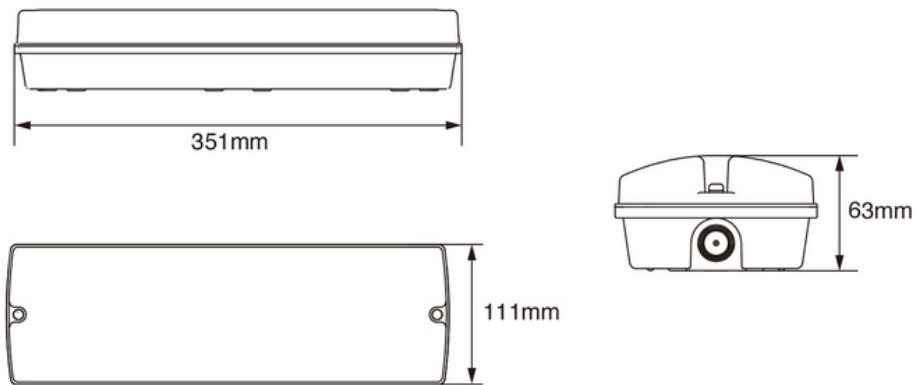

EDGE LIGHTING

EMTEQ BULK

An emergency lighting classic, the Bulk is commonly used for surface mounting onto ceilings or walls. Waterproof for external use and self-test as standard with long lasting lithium batteries for peace of mind.

TECHNICAL INFORMATION

Installation	Surface Mounted (SM)
Body Colour	Grey (G)
Dimensions	351mm x 111mm x 63mm
Lumen Output	200lm (4W)
Discharge Duration	3 Hours
Test Mode	Auto Test (AT) or DALI Emergency (EMD)
Optical Distribution	Wide Prismatic (WP)
Ingress Protection	IP66
Battery Type	LiFePO4 6.4V 1500mAh
Legends Supplied	-
Accessories	Recessed Mounting Kit (RM), Arrow Left (AL), Arrow Right (AR), Arrow Up (AU) or Arrow Down (AD)

DIMENSIONS

PRODUCT SHOWCASE

PRODUCT CODE

EMBULK/SM/G/200LM/AT/WP/66

Emteq Bulk, surface mounted, grey finish, 200 lumens, automatic test, wide prismatic, IP66 rated

SPECIFICATIONS MAY BE ALTERED WITHOUT ADVANCE NOTICE.