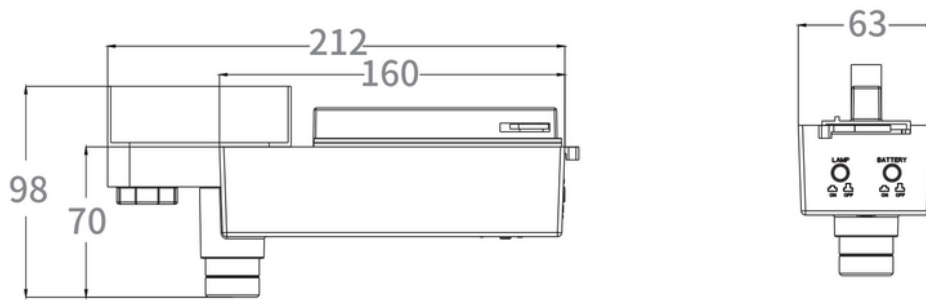

### TECHNICAL INFORMATION

<b>Installation</b>	Track Mounted (TM)
<b>Body Colour</b>	White (W) or Black (B)
<b>Dimensions</b>	212mm x 63mm x 98mm
<b>Lumen Output</b>	220lm (2W)
<b>Discharge Duration</b>	3 Hours
<b>Test Mode</b>	Auto Test (AT) or DALI Emergency (EMD)
<b>Optical Distribution</b>	Open Area (OA)
<b>Ingress Protection</b>	IP20
<b>Battery Type</b>	LiFePO4 6.4V 1500mAh
<b>Legends Supplied</b>	-
<b>Accessories</b>	-

## DIMENSIONS