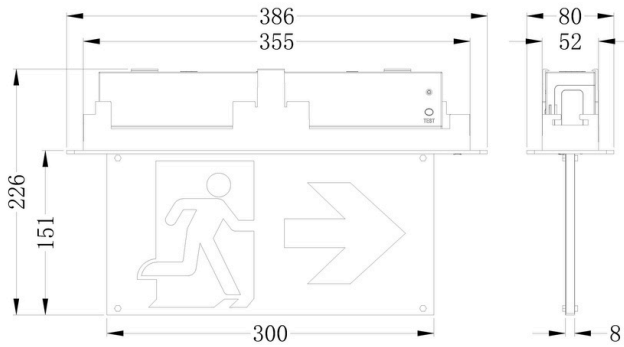

EDGE
LIGHTING

ESQAPE BLADE

For the most discreet exit sign, this recessed 2-sided blade provides compliance without clutter. Self-test as standard with long lasting lithium batteries for peace of mind.

TECHNICAL INFORMATION

Installation	Recessed (R)
Body Colour	White (W) or Black (B)
Dimensions	386mm x 226mm x 80mm
Wattage	1W
Discharge Duration	3 Hours
Test Mode	Auto Test (AT) or DALI Emergency (EMD)
Viewing Distance	30m
Ingress Protection	IP20
Battery Type	LiFePO4 6.4V 1500mAh
ISO Legends Supplied	Arrow Left/Right and Arrow Up
Accessories	-

DIMENSIONS

Cut-out
370x58mm

PRODUCT SHOWCASE

PRODUCT CODE

ESQPBL/R/W/AT/20

Esqape Blade, recessed, white finish, automatic test, IP20 rated

SPECIFICATIONS MAY BE ALTERED WITHOUT ADVANCE NOTICE.

Contact us for more information