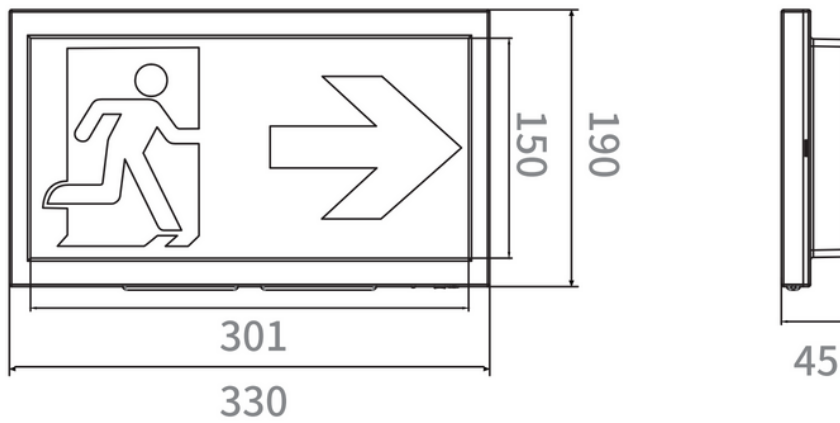

EDGE
LIGHTING

ESQAPE SLIM

This compact wall mounted exit sign provides compliance without clutter. Self-test as standard with long lasting lithium batteries for peace of mind.

TECHNICAL INFORMATION

Installation	Surface Mounted (SM)
Body Colour	White (W) or Black (B)
Dimensions	330mm x 190mm x 45mm
Lumen Output	5W
Discharge Duration	3 Hours
Test Mode	Auto Test (AT) or DALI Emergency (EMD)
Viewing Distance	30m
Ingress Protection	IP20
Battery Type	LiFePO4 6.4V 1500mAh
ISO Legends Supplied	Arrow Left, Arrow Right, Arrow Up and Arrow Down
Accessories	-

DIMENSIONS

PRODUCT SHOWCASE

PRODUCT CODE

ESQPSL/SM/W/AT/20

Esqape Slim, surface mounted, white finish, automatic test, IP20 rated

SPECIFICATIONS MAY BE ALTERED WITHOUT ADVANCE NOTICE.

Contact us for more information