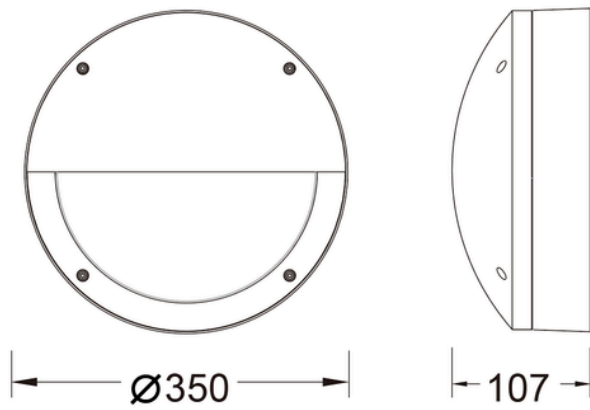

EDGE
LIGHTING

EYELID

Eyelid is a half-shielded wall mounted luminaire, suitable for unprotected areas where light spill is to be considered, whilst providing ample ambient lighting for safe passage. Securely fastened with impact resistance for public spaces.

TECHNICAL INFORMATION

Installation	Surface Mounted (SM)
Body Colour	Black (B)
Dimensions	Ø350mm x 107mm
Lumen Output	1600lm (24W)
Colour Temperature	3000K-4000K-5000K Switchable (CCT345)
Colour Rendering Index	CRI80
Optical Distribution	Opal Diffuser (OP)
Ingress Protection	IP65
Controls	Fixed Output (FO), DALI (DD) or Microwave (MW)
Emergency	3 Hour Emergency (EM3) or DALI Emergency (EMD)
Accessories	-

DIMENSIONS

PRODUCT SHOWCASE

PRODUCT CODE

EYE/SM/B/1600LM/CCT345/80/OP/65/DD

Eyelid, surface mounted, black finish , 1600 lumens, 3000K-4000K-5000K Switchable, CRI80, opal diffuser, IP65 rated, DALI dimming