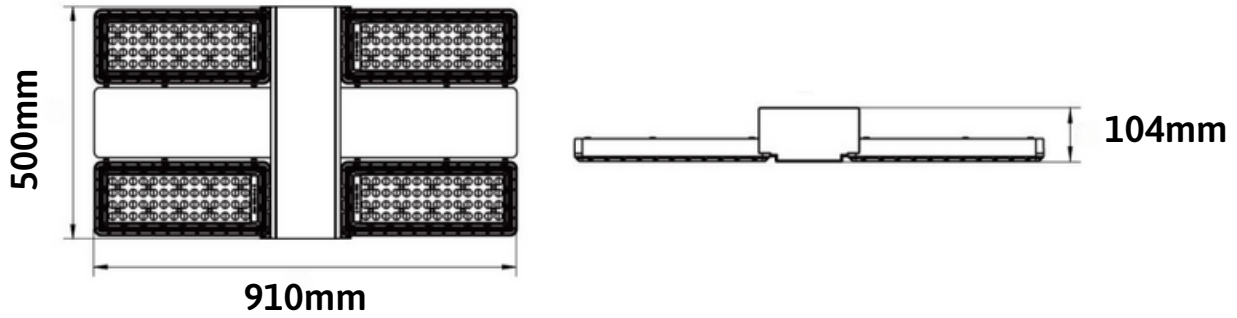

### TECHNICAL INFORMATION

<b>Installation</b>	Suspended (SS) or Surface Mounted (SM)
<b>Body Colour</b>	Grey (G)
<b>Dimensions</b>	910mm x 500mm x 104mm
<b>Lumen Output</b>	30400lm (160W) or 60800lm (320W)
<b>Colour Temperature</b>	3000K or 4000K
<b>Colour Rendering Index</b>	CRI80
<b>Optical Distribution</b>	Wide Beam (WB), Flood (FL) or Asymmetric Beam (AB)
<b>Ingress Protection</b>	IP20
<b>Controls</b>	Fixed Output (FO), DALI (DD), Microwave (MW) or PIR Sensor (PIR)
<b>Emergency</b>	3 Hour Emergency (EM3) or DALI Emergency (EMD)
<b>Accessories</b>	

## DIMENSIONS