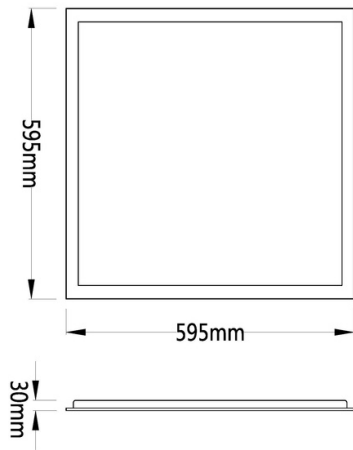

Installation	Recessed (R)
Body Colour	White (W)
Dimensions	595mm x 595mm x 30mm
Lumen Output	4000lm (40W)
Colour Temperature	3000K or 4000K
Colour Rendering Index	CRI90
Optical Distribution	Opal Diffuser (OP)
Ingress Protection	IP65
Controls	Fixed Output (FO), DALI (DD) or Casambi (CS)
Emergency	3 Hour Emergency (EM3) or DALI Emergency (EMD)
Accessories	-

DIMENSIONS

PRODUCT SHOWCASE

PRODUCT CODE

HYD/R/W/4000LM/4000K/90/OP/65/DD

Hydro, recessed, white finish, 4000 lumens, 4000K, CRI90, opal diffuser, IP65 rated, DALI dimming

SPECIFICATIONS MAY BE ALTERED WITHOUT ADVANCE NOTICE.