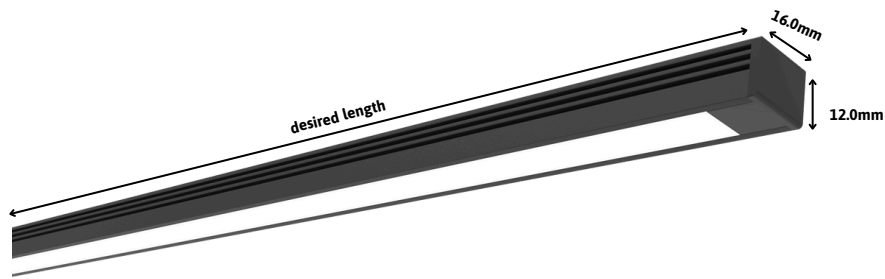

EDGE
LIGHTING

LINTEQ 16

Surface mounted linear LED luminaire for continuous or individual installation. Deep profile design allows for even illumination over the surface for premium finish.

TECHNICAL INFORMATION

Installation	Surface Mounted (SM) or Suspended (SS)
Body Colour	Grey (G)
Dimensions	16mm x 12mm x desired length (mm)
Lumen Output (per metre)	630lm (6W), 1260lm (12W) or 2100lm (20W)
Colour Temperature	2700K, 3000K, 4000K, Tuneable White or RGBW
Colour Rendering Index	CRI90
Optical Distribution	Opal Diffuser (OP)
Ingress Protection	IP20
Controls	Fixed Output (FO), DALI (DD), Q-Sense (QS) or Casambi (CS)
Emergency	3 Hour Emergency (EM3) or DALI Emergency (EMD)
Accessories	-

DIMENSIONS

PRODUCT SHOWCASE

PRODUCT CODE

LIN16/SM/G/2000/1260LM/4000K/90/OP/20/FO

Linteq 16, surface mounted, grey finish, 2000mm, 1260 lumens per metre, 4000K, CRI90, opal diffuser, IP20 rated, fixed output