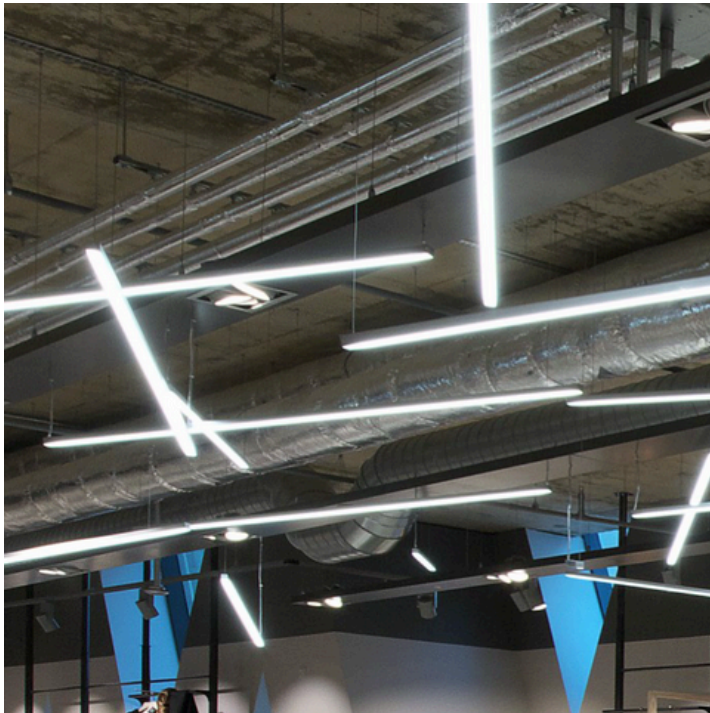

EDGE
LIGHTING

LINTEQ 26

Surface mounted linear LED luminaire for continuous or individual installation. Deep profile design provides even illumination for architectural features.

TECHNICAL INFORMATION

Installation	Surface Mounted (SM) or Suspended (SS)
Body Colour	Grey (G), White (W) or Black (B)
Dimensions	26mm x 27mm x desired length (mm)
Lumen Output (per metre)	630lm (6W), 1260lm (12W) or 2100lm (20W)
Colour Temperature	2700K, 3000K, 4000K, Tuneable White or RGBW
Colour Rendering Index	CRI90
Optical Distribution	Opal Diffuser (OP)
Ingress Protection	IP20
Controls	Fixed Output (FO), DALI (DD), Q-Sense (QS) or Casambi (CS)
Emergency	3 Hour Emergency (EM3) or DALI Emergency (EMD)
Accessories	-

DIMENSIONS

PRODUCT SHOWCASE

PRODUCT CODE

LIN26/SM/B/2000/1260LM/4000K/90/OP/20/FO

Linteq 26, surface mounted, black finish, 2000mm, 1260 lumens per metre, 4000K, CRI90, opal diffuser, IP20 rated, fixed output