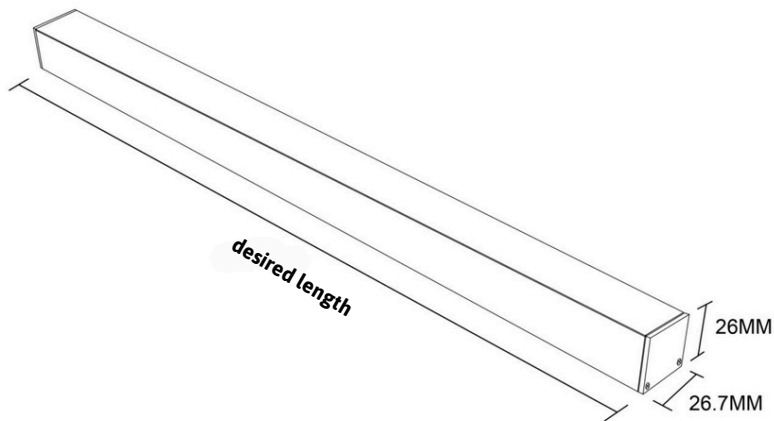

EDGE
LIGHTING

LINTEQ 26

Surface mounted linear LED luminaire for continuous or individual installation. Deep profile design provides even illumination for architectural features.

TECHNICAL INFORMATION

Installation	Surface Mounted (SM) or Suspended (SS)
Body Colour	Grey (G), White (W) or Black (B)
Dimensions	26mm x 27mm x desired length (mm)
Lumen Output (per metre)	630lm (6W), 1260lm (12W) or 2100lm (20W)
Colour Temperature	2700K, 3000K, 4000K, Tuneable White or RGBW
Colour Rendering Index	CRI90
Optical Distribution	Opal Diffuser (OP)
Ingress Protection	IP20
Controls	Fixed Output (FO), DALI (DD), Q-Sense (QS) or Casambi (CS)
Emergency	3 Hour Emergency (EM3) or DALI Emergency (EMD)
Accessories	-

DIMENSIONS

PRODUCT SHOWCASE

PRODUCT CODE

LIN26/SM/B/2000/1260LM/4000K/90/OP/20/FO

Linteq 26, surface mounted, black finish, 2000mm, 1260 lumens per metre, 4000K, CRI90, opal diffuser, IP20 rated, fixed output