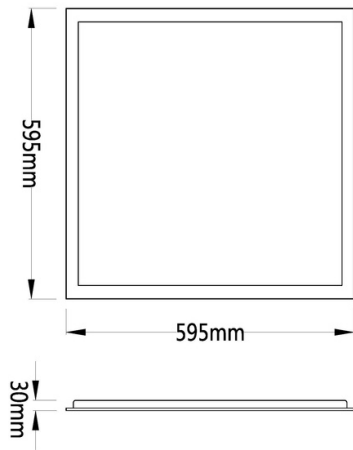

### TECHNICAL INFORMATION

<b>Installation</b>	Recessed (R)
<b>Body Colour</b>	White (W)
<b>Dimensions</b>	595mm x 595mm x 30mm
<b>Lumen Output</b>	3600lm (24W)
<b>Colour Temperature</b>	4000K
<b>Colour Rendering Index</b>	CRI80
<b>Optical Distribution</b>	Microprism Diffuser (MP)
<b>Ingress Protection</b>	IP20
<b>Controls</b>	Fixed Output (FO), DALI (DD) or Casambi (CS)
<b>Emergency</b>	3 Hour Emergency (EM3) or DALI Emergency (EMD)
<b>Accessories</b>	Surface Kit (SK)

## DIMENSIONS