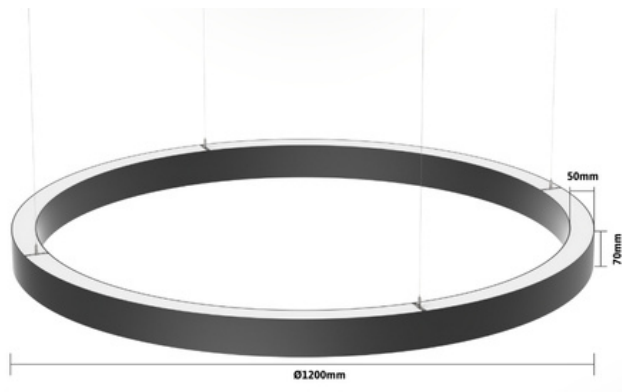

EDGE
LIGHTING

ORBIT 1200

The Orbit is a performance feature pendant, as the ring sibling of our Linteq range. Available in various finishes, wraps and sizes, customisation is key to unlocking its potential.

TECHNICAL INFORMATION

Installation	Surface Mounted (SM) or Suspended (SS)
Body Colour	Grey (G), White (W) or Black (B)
Dimensions	50mm x 70mm x Ø1200mm
Lumen Output	6000lm (60W) (Direct Opal) 9000lm (90W) (Direct/Indirect Opal)
Colour Temperature	3000K, 4000K, 5000K or Tuneable White
Colour Rendering Index	CRI90
Optical Distribution	Direct: Opal Diffuser (OP) Direct/Indirect: Opal Diffuser (IDOP)
Ingress Protection	IP20
Controls	Fixed Output (FO), DALI (DD), Q-Sense (QS) or Casambi (CS)
Emergency	3 Hour Emergency (EM3) or DALI Emergency (EMD)
Accessories	-

DIMENSIONS

PRODUCT SHOWCASE

PRODUCT CODE

ORB1200/SS/B/6000LM/4000K/90/OP/20/DD

Orbit 1200, suspended, black finish, 6000 lumens per metre, 4000K, CRI90, direct: opal diffuser, IP20 rated, DALI dimming

SPECIFICATIONS MAY BE ALTERED WITHOUT ADVANCE NOTICE.