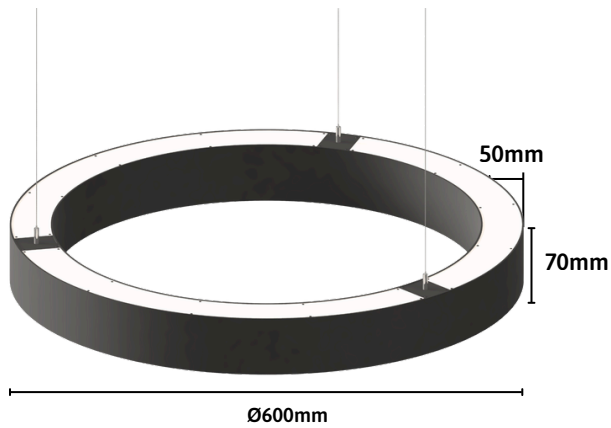

## ORBIT 600

The Orbit is a performance feature pendant, as the ring sibling of our Linteq range. Available in various finishes, wraps and sizes, customisation is key to unlocking its potential.

### TECHNICAL INFORMATION

<b>Installation</b>	Surface Mounted (SM) or Suspended (SS)
<b>Body Colour</b>	Grey (G), White (W) or Black (B)
<b>Dimensions</b>	50mm x 70mm x Ø600mm
<b>Lumen Output</b>	3000lm (30W) or 6000lm (60W) (Direct Opal) 4500lm (45W) or 9000lm (90W) (Direct/Indirect Opal)
<b>Colour Temperature</b>	3000K, 4000K, 5000K or Tuneable White
<b>Colour Rendering Index</b>	CRI90
<b>Optical Distribution</b>	Direct: Opal Diffuser (OP) Direct/Indirect: Opal Diffuser (IDOP)
<b>Ingress Protection</b>	IP20
<b>Controls</b>	Fixed Output (FO), DALI (DD), Q-Sense (QS) or Casambi (CS)
<b>Emergency</b>	3 Hour Emergency (EM3) or DALI Emergency (EMD)
<b>Accessories</b>	Canopy Driver Box (CDB)

## DIMENSIONS