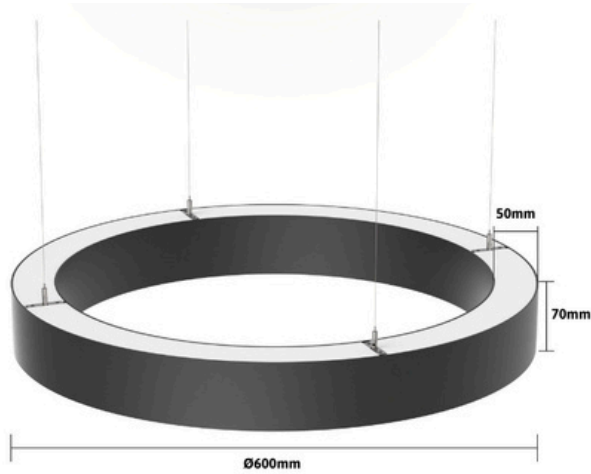

## ORBIT 600

The Orbit is a performance feature pendant, as the ring sibling of our Linteq range. Available in various finishes, wraps and sizes, customisation is key to unlocking its potential.

### TECHNICAL INFORMATION

<b>Installation</b>	Surface Mounted (SM) or Suspended (SS)
<b>Body Colour</b>	Grey (G), White (W) or Black (B)
<b>Dimensions</b>	50mm x 70mm x Ø600mm
<b>Lumen Output</b>	3000lm (30W), 4500lm (45W)
<b>Colour Temperature</b>	3000K, 4000K, 5000K or Tuneable White
<b>Colour Rendering Index</b>	CRI90
<b>Optical Distribution</b>	Direct: Opal Diffuser (OP) Direct/Indirect: Opal Diffuser (IDOP)
<b>Ingress Protection</b>	IP20
<b>Controls</b>	Fixed Output (FO), DALI (DD), Q-Sense (QS) or Casambi (CS)
<b>Emergency</b>	3 Hour Emergency (EM3) or DALI Emergency (EMD)
<b>Accessories</b>	-

## DIMENSIONS