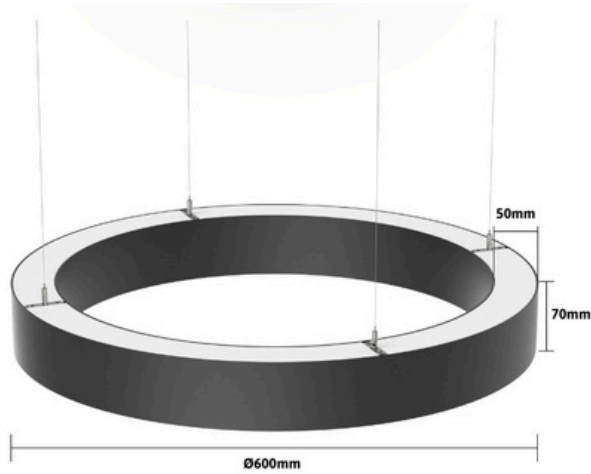

EDGE LIGHTING

ORBIT 600

The Orbit is a performance feature pendant, as the ring sibling of our Linteq range. Available in various finishes, wraps and sizes, customisation is key to unlocking its potential.

TECHNICAL INFORMATION

Installation	Surface Mounted (SM) or Suspended (SS)
Body Colour	Grey (G), White (W) or Black (B)
Dimensions	50mm x 70mm x Ø600mm
Lumen Output	3000lm (30W) (Direct Opal) 4500lm (45W) (Direct/Indirect Opal)
Colour Temperature	3000K, 4000K, 5000K or Tuneable White
Colour Rendering Index	CRI90
Optical Distribution	Direct: Opal Diffuser (OP) Direct/Indirect: Opal Diffuser (IDOP)
Ingress Protection	IP20
Controls	Fixed Output (FO), DALI (DD), Q-Sense (QS) or Casambi (CS)
Emergency	3 Hour Emergency (EM3) or DALI Emergency (EMD)
Accessories	-

DIMENSIONS

PRODUCT SHOWCASE

PRODUCT CODE

ORB600/SS/B/3000LM/4000K/90/OP/20/DD

Orbit 600, suspended, black finish, 3000 lumens per metre, 4000K, CRI90, direct: opal diffuser, IP20 rated, DALI dimming

SPECIFICATIONS MAY BE ALTERED WITHOUT ADVANCE NOTICE.