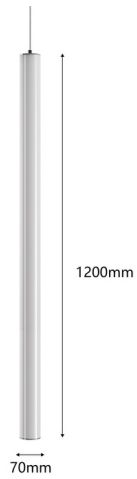

## PISTON 1200

Vertically hung with a minimal fixing, the Piston seemingly defies gravity. Boasting 360-degree illumination and playfully designed for health, wellbeing and creative industries.

### TECHNICAL INFORMATION

<b>Installation</b>	Suspended (SS)
<b>Body Colour</b>	Chrome (CH), White (W) or Black (B)
<b>Dimensions</b>	Ø70mm x 1200mm (1200)
<b>Lumen Output</b>	4300lm (36W)
<b>Colour Temperature</b>	2700K, 3000K, 4000K, Tuneable White or RGBW
<b>Colour Rendering Index</b>	CRI90
<b>Optical Distribution</b>	Opal Diffuser (OP)
<b>Ingress Protection</b>	IP20
<b>Controls</b>	Fixed Output (FO), DALI (DD), Q-Sense (QS) or Casambi (CS)
<b>Emergency</b>	3 Hour Emergency (EM3) or DALI Emergency (EMD)
<b>Accessories</b>	-

## DIMENSIONS

## PRODUCT CODE

**PT1200/SS/W/4300LM/4000K/90/OP/20/DD**

Piston 1200, suspended, white finish, 4300 lumens, 4000K, CRI90, opal diffuser, IP20 rated, DALI dimming

SPECIFICATIONS MAY BE ALTERED WITHOUT ADVANCE NOTICE.