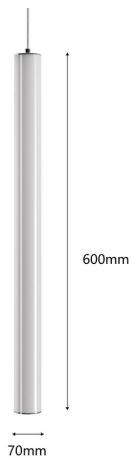

## PISTON 600

Vertically hung with a minimal fixing, the Piston seemingly defies gravity. Boasting 360-degree illumination and playfully designed for health, wellbeing and creative industries.

### TECHNICAL INFORMATION

<b>Installation</b>	Suspended (SS)
<b>Body Colour</b>	Chrome (CH), White (W) or Black (B)
<b>Dimensions</b>	Ø70mm x 600mm
<b>Lumen Output</b>	2100lm (18W)
<b>Colour Temperature</b>	2700K, 3000K, 4000K, Tuneable White or RGBW
<b>Colour Rendering Index</b>	CRI90
<b>Optical Distribution</b>	Opal Diffuser (OP)
<b>Ingress Protection</b>	IP20
<b>Controls</b>	Fixed Output (FO), DALI (DD), Q-Sense (QS) or Casambi (CS)
<b>Emergency</b>	3 Hour Emergency (EM3) or DALI Emergency (EMD)
<b>Accessories</b>	-

## DIMENSIONS

## PRODUCT CODE

**PT600/SS/W/2100LM/4000K/90/OP/20/DD**

Piston 600, suspended, white finish, 2100 lumens, 4000K, CRI90, opal diffuser, IP20 rated, DALI dimming

SPECIFICATIONS MAY BE ALTERED WITHOUT ADVANCE NOTICE.