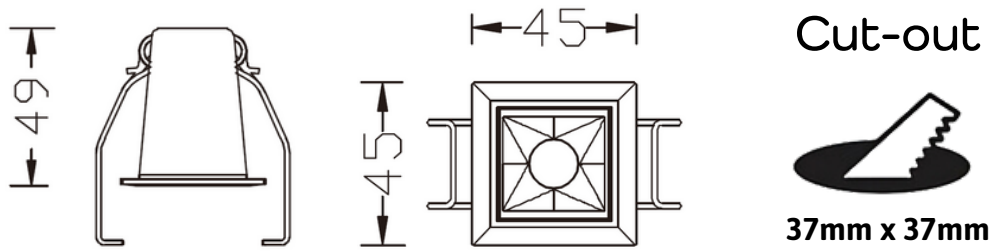

EDGE LIGHTING

PIXEL 1

Our Pixel downlight range is specially tooled for superior glare control, ideal for premium workspaces and suites. Single-cell trimless has just a 30mm visible footprint for minimal fuss.

TECHNICAL INFORMATION

Installation	Recessed (R)
Body Colour	White (W) or Black (B)
Dimensions	45mm x 45mm x 49mm
Lumen Output	100lm (2W)
Colour Temperature	3000K or 4000K
Colour Rendering Index	CRI90
Optical Distribution	Pinspot Beam (PS)
Ingress Protection	IP20
Controls	Fixed Output (FO), DALI (DD), Q-Sense (QS) or Casambi (CS)
Emergency	3 Hour Emergency (EM3) or DALI Emergency (EMD)
Accessories	-

DIMENSIONS

PRODUCT SHOWCASE

PRODUCT CODE

PX1/R/W/100LM/4000K/90/PS/20/DD

Pixel 1, recessed, white finish, 100 lumens, 4000K, CRI90, pinspot beam, IP20 rated, DALI dimming

SPECIFICATIONS MAY BE ALTERED WITHOUT ADVANCE NOTICE.