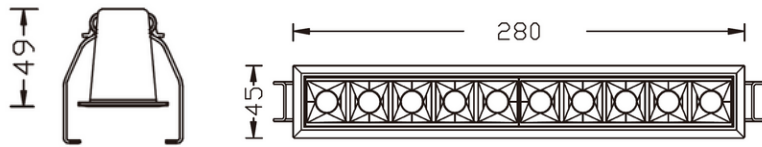

## PIXEL 10

Our Pixel downlight range is specially tooled for superior glare control, ideal for premium workspaces and suites. 10-cell trimless is the full linear version emphasising it's narrow design.

### TECHNICAL INFORMATION

<b>Installation</b>	Recessed (R)
<b>Body Colour</b>	White (W) or Black (B)
<b>Dimensions</b>	280mm x 45mm x 49mm
<b>Lumen Output</b>	1200lm (20W)
<b>Colour Temperature</b>	3000K or 4000K
<b>Colour Rendering Index</b>	CRI90
<b>Optical Distribution</b>	Pinspot Beam (PS)
<b>Ingress Protection</b>	IP20
<b>Controls</b>	Fixed Output (FO), DALI (DD), Q-Sense (QS) or Casambi (CS)
<b>Emergency</b>	3 Hour Emergency (EM3) or DALI Emergency (EMD)
<b>Accessories</b>	-

## DIMENSIONS

Cut-out

273mm x 37mm