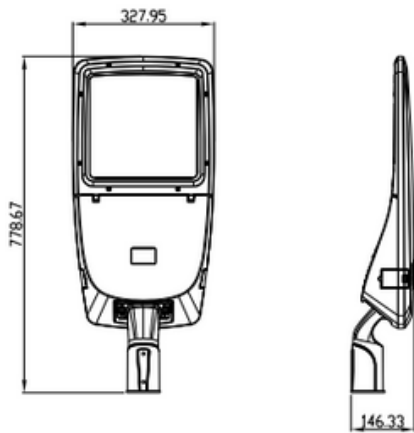

## PROFORM MAXI

Lighting column or wall mounted, the Midi is the smallest in the Proform range for higher mounting heights typically over 10m. Tiltable up to 15° and customisable with choice of optics and sensors to match your project specification.

### TECHNICAL INFORMATION

<b>Installation</b>	Post Top (PT) or Side Entry (SE)
<b>Body Colour</b>	Black (B)
<b>Dimensions</b>	779mm x 328mm x 121mm
<b>Lumen Output</b>	28000lm (200W)
<b>Colour Temperature</b>	3000K, 4000K or 6000K
<b>Colour Rendering Index</b>	CRI80
<b>Optical Distribution</b>	Asymmetric Forward (AF), Asymmetric Wide (AW), Open Area (OA)
<b>Ingress Protection</b>	IP66
<b>Controls</b>	Fixed Output (FO), DALI (DD) or Photocell (PC)
<b>Emergency</b>	3 Hour Emergency (EM3) or DALI Emergency (EMD)
<b>Accessories</b>	Photocell (PC), Presence Detector (PD)

## DIMENSIONS