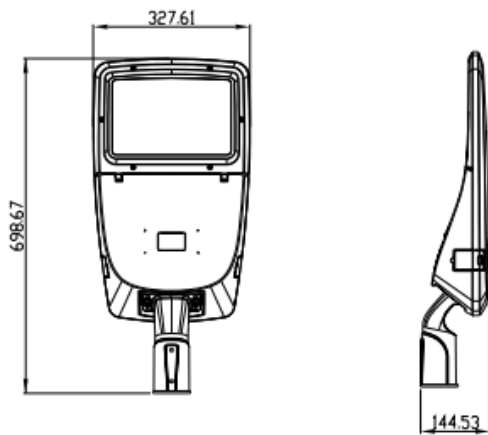

EDGE
LIGHTING

PROFORM MIDI

Lighting column or wall mounted, the Midi is the smallest in the Proform range for mid mounting heights typically between 6m and 10m. Tiltable up to 15° and customisable with choice of optics and sensors to match your project specification.

TECHNICAL INFORMATION

Installation	Post Top (PT) or Side Entry (SE)
Body Colour	Black (B)
Dimensions	699mm x 328mm x 119mm
Lumen Output	14000lm (100W)
Colour Temperature	3000K, 4000K or 6000K
Colour Rendering Index	CRI80
Optical Distribution	Asymmetric Forward (AF), Asymmetric Wide (AW), Open Area (OA)
Ingress Protection	IP66
Controls	Fixed Output (FO), DALI (DD) or Photocell (PC)
Emergency	3 Hour Emergency (EM3) or DALI Emergency (EMD)
Accessories	Photocell (PC), Presence Detector (PD)

DIMENSIONS

PRODUCT SHOWCASE

PRODUCT CODE

PFMMIDI/PT/B/14000LM/4000K/80/AF/66/PC

Proform Area Midi, post top, black finish, 14000 lumens, 4000K, CRI80, Asymmetric Forward, IP66 rated, Photocell

SPECIFICATIONS MAY BE ALTERED WITHOUT ADVANCE NOTICE.