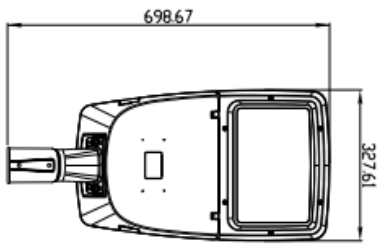

## PROFORM MIDI

Proform Midi is the typical lighting head in the Proform range, for mounting heights typically between 6m and 10m. Tilttable up to 15° and customisable with choice of optics, anti-glare baffles and sensors to match your project specification.

### TECHNICAL INFORMATION

<b>Installation</b>	60mm Spigot Entry (SP60)
<b>Body Colour</b>	Black (B)
<b>Dimensions</b>	699mm x 328mm x 119mm
<b>Lumen Output</b>	13000lm (100W)
<b>Colour Temperature</b>	2700K, 3000K or 4000K
<b>Colour Rendering Index</b>	CRI80
<b>Optical Distribution</b>	Asymmetric Forward (AF) or Asymmetric Wide (AW)
<b>Ingress Protection</b>	IP66
<b>Controls</b>	Fixed Output (FO), DALI (DD) or Photocell (PC)
<b>Emergency</b>	3 Hour Emergency (EM3) or DALI Emergency (EMD)
<b>Accessories</b>	Photocell (PC), Presence Detector (PD)

## DIMENSIONS