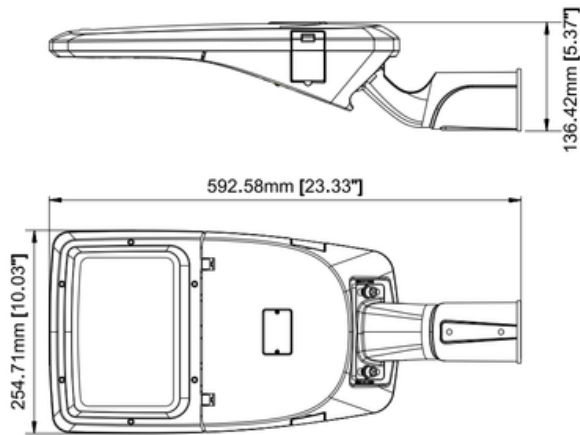

EDGE LIGHTING

PROFORM MINI

Proform Mini is the smallest lighting head in the Proform range, for low mounting heights typically up to 6m. Tilttable up to 15° and customisable with choice of optics, anti-glare baffles and sensors to match your project specification.

TECHNICAL INFORMATION

Installation	60mm Spigot Entry (SP60)
Body Colour	Black (B)
Dimensions	593mm x 255mm x 109mm
Lumen Output	8000lm (57W)
Colour Temperature	2700K, 3000K or 4000K
Colour Rendering Index	CRI80
Optical Distribution	Asymmetric Forward (AF) or Asymmetric Wide (AW)
Ingress Protection	IP66
Controls	Fixed Output (FO), DALI (DD) or Photocell (PC)
Emergency	3 Hour Emergency (EM3) or DALI Emergency (EMD)
Accessories	Photocell (PC), Presence Detector (PD)

DIMENSIONS

PRODUCT SHOWCASE

PRODUCT CODE

PFMINI/SP60/B/8000LM/4000K/70/AF/66/PC

Proform Area Mini, 60mm Spigot Entry, black finish, 8000 lumens, 4000K, CRI80, asymmetric forward, IP66 rated, Photocell

SPECIFICATIONS MAY BE ALTERED WITHOUT ADVANCE NOTICE.