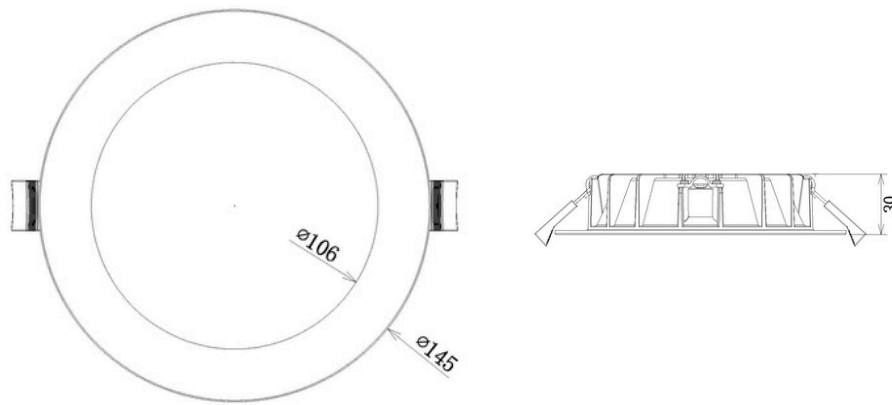

EDGE LIGHTING

QDISC 120

QDisc is a shallow-profile backlit LED downlight for ambient lighting in plaster ceilings. Protected to IP54 with switchable light colour, the 120 is the small size for low output.

TECHNICAL INFORMATION

Installation	Recessed (R)
Body Colour	White (W)
Dimensions	Ø145mm x 30mm
Lumen Output	1100lm (13W)
Colour Temperature	3000K-4000K-5700K Switchable (CCT3457)
Colour Rendering Index	CRI80
Optical Distribution	Opal Diffuser (OP)
Ingress Protection	IP54
Controls	Fixed Output (FO), DALI (DD), Q-Sense (QS) or Casambi (CS)
Emergency	3 Hour Emergency (EM3) or DALI Emergency (EMD)
Accessories	-

DIMENSIONS

PRODUCT SHOWCASE

PRODUCT CODE

QDISC120/R/W/1100LM/CCT3457/80/OP/54/DD

Qdisc 120, recessed, white finish, 1100 lumens, 3000K-4000K-5700K switchable, CRI80, opal diffuser, IP54 rated, DALI dimming