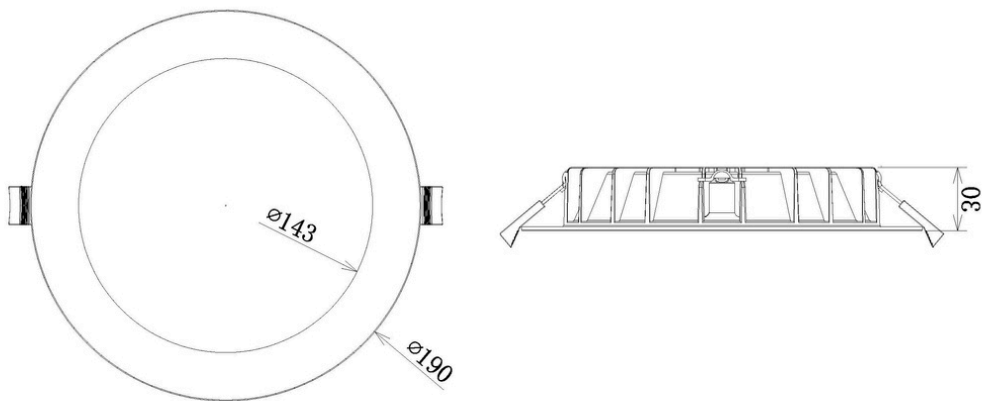

EDGE LIGHTING

QDISC 160

QDisc is a shallow-profile backlit LED downlight for ambient lighting in plaster ceilings. Protected to IP54 with switchable light colour, the 160 is the medium size for circulation spaces.

TECHNICAL INFORMATION

Installation	Recessed (R)
Body Colour	White (W)
Dimensions	Ø190mm x 30mm
Lumen Output	1700lm (18W)
Colour Temperature	3000K-4000K-5700K Switchable (CCT3457)
Colour Rendering Index	CRI80
Optical Distribution	Opal Diffuser (OP)
Ingress Protection	IP54
Controls	Fixed Output (FO), DALI (DD), Q-Sense (QS) or Casambi (CS)
Emergency	3 Hour Emergency (EM3) or DALI Emergency (EMD)
Accessories	-

DIMENSIONS

PRODUCT SHOWCASE

PRODUCT CODE

QDISC160/R/W/1700LM/CCT3457/80/OP/54/DD

Qdisc 160, recessed, white finish, 1700 lumens, 3000K-4000K-5700K switchable, CRI80, opal diffuser, IP54 rated, DALI dimming