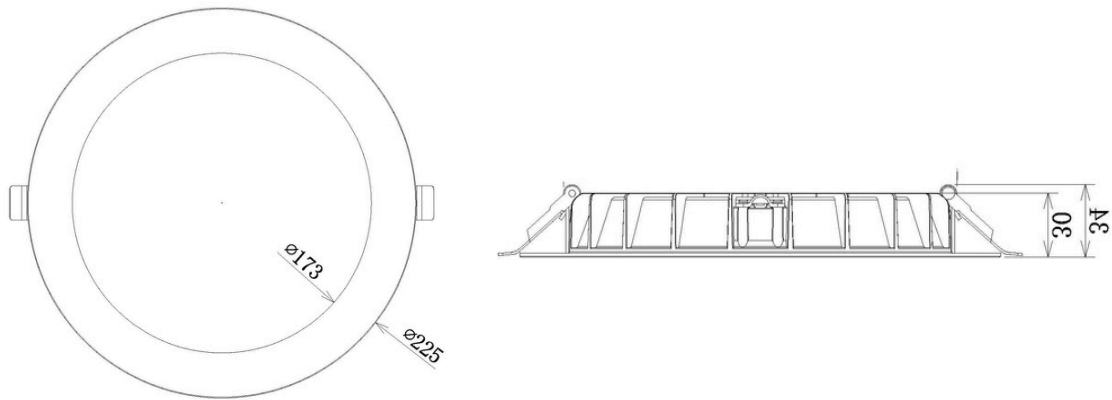

### TECHNICAL INFORMATION

<b>Installation</b>	Recessed (R)
<b>Body Colour</b>	White (W)
<b>Dimensions</b>	Ø225mm x 34mm
<b>Lumen Output</b>	2300lm (25W)
<b>Colour Temperature</b>	3000K-4000K-5700K Switchable (CCT3457)
<b>Colour Rendering Index</b>	CRI80
<b>Optical Distribution</b>	Opal Diffuser (OP)
<b>Ingress Protection</b>	IP54
<b>Controls</b>	Fixed Output (FO), DALI (DD), Q-Sense (QS) or Casambi (CS)
<b>Emergency</b>	3 Hour Emergency (EM3) or DALI Emergency (EMD)
<b>Accessories</b>	-

## DIMENSIONS