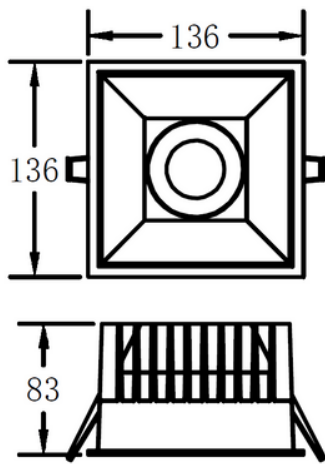

### TECHNICAL INFORMATION

<b>Installation</b>	Recessed (R)
<b>Body Colour</b>	White (W)
<b>Dimensions</b>	136mm x 136mm x 83mm
<b>Lumen Output</b>	2800lm (28W)
<b>Colour Temperature</b>	3000K or 4000K
<b>Colour Rendering Index</b>	CRI90
<b>Optical Distribution</b>	Medium Beam (MB)
<b>Ingress Protection</b>	IP65
<b>Controls</b>	Fixed Output (FO), DALI (DD), Q-Sense (QS) or Casambi (CS)
<b>Emergency</b>	3 Hour Emergency (EM3) or DALI Emergency (EMD)
<b>Accessories</b>	White Reflector (WR), Black Reflector (BR), Satin Reflector (SR)

## DIMENSIONS

Cut-out

125mm x 125mm