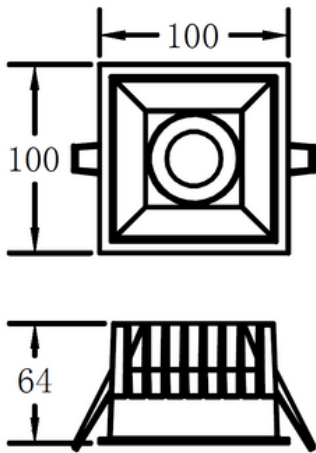

### TECHNICAL INFORMATION

<b>Installation</b>	Recessed (R)
<b>Body Colour</b>	White (W)
<b>Dimensions</b>	100mm x 100mm x 64mm
<b>Lumen Output</b>	1800lm (18W)
<b>Colour Temperature</b>	3000K or 4000K
<b>Colour Rendering Index</b>	CRI90
<b>Optical Distribution</b>	Medium Beam (MB)
<b>Ingress Protection</b>	IP65
<b>Controls</b>	Fixed Output (FO), DALI (DD), Q-Sense (QS) or Casambi (CS)
<b>Emergency</b>	3 Hour Emergency (EM3) or DALI Emergency (EMD)
<b>Accessories</b>	-

## DIMENSIONS

Cut-out

90mm x 90mm