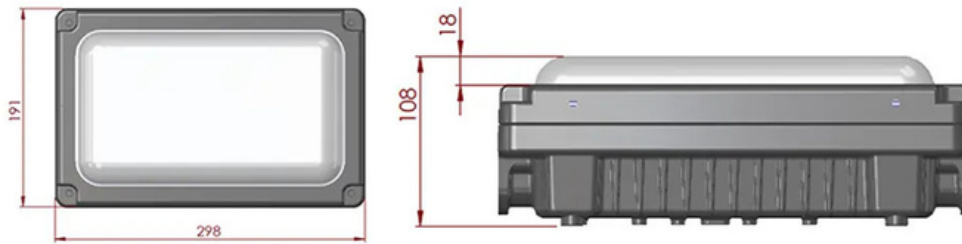

EDGE LIGHTING

STORMTEQ

As the name suggests, Stormteq is a heavy duty die-cast luminaire built to last in the toughest environments. Anti-corrosive with industrial grade protection beyond the grading of IK rating system.

TECHNICAL INFORMATION

Installation	Surface Mounted (SM)
Body Colour	Black (B)
Dimensions	298mm x 191mm x 108mm
Lumen Output	3200lm (32W)
Colour Temperature	4000K
Colour Rendering Index	CRI80
Optical Distribution	Opal Diffuser (OP)
Ingress Protection	IP66
Controls	Fixed Output (FO) or DALI (DD)
Emergency	3 Hour Emergency (EM3) or DALI Emergency (EMD)
Accessories	-

DIMENSIONS

PRODUCT SHOWCASE

PRODUCT CODE

STM/SM/B/3200LM/4000K/80/OP/66/DD

Stormteq, surface mounted, black finish, 3200 lumens, 4000K, CRI80, opal diffuser, IP66 rated, DALI Dimming

SPECIFICATIONS MAY BE ALTERED WITHOUT ADVANCE NOTICE.