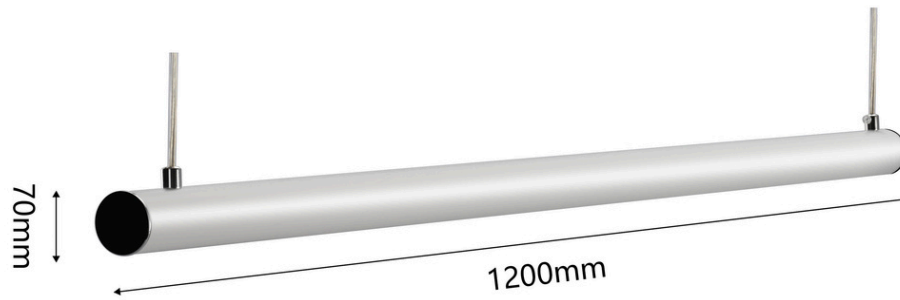

EDGE LIGHTING

SUPPRESSOR 1200

Boasting 360-degree illumination, the Suppressor brings energy to your space. Playfully designed for health, wellbeing and creative industries with a premium finish.

TECHNICAL INFORMATION

Installation	Suspended (SS)
Body Colour	Chrome (CH), White (W) or Black (B)
Dimensions	Ø70mm x 1200mm
Lumen Output	4300lm (36W)
Colour Temperature	2700K, 3000K, 4000K, Tuneable White or RGBW
Colour Rendering Index	CRI90
Optical Distribution	Opal Diffuser (OP)
Ingress Protection	IP20
Controls	Fixed Output (FO), DALI (DD), Q-Sense (QS) or Casambi (CS)
Emergency	3 Hour Emergency (EM3) or DALI Emergency (EMD)
Accessories	Canopy Driver Box (CDB)

DIMENSIONS

PRODUCT SHOWCASE

PRODUCT CODE

SP1200/SS/W/4300LM/4000K/90/OP/20/DD

Suppressor 1200, suspended, white finish, 4300 lumens, 4000K, CRI90, opal diffuser, IP20 rated, DALI dimming

SPECIFICATIONS MAY BE ALTERED WITHOUT ADVANCE NOTICE.