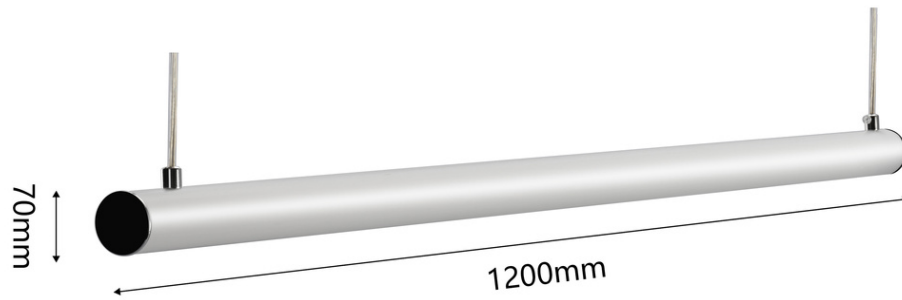

## SUPPRESSOR 1200

Boasting 360-degree illumination, the Suppressor brings energy to your space. Playfully designed for health, wellbeing and creative industries with a premium finish.

### TECHNICAL INFORMATION

<b>Installation</b>	Suspended (SS)
<b>Body Colour</b>	Chrome (CH), White (W) or Black (B)
<b>Dimensions</b>	Ø70mm x 1200mm
<b>Lumen Output</b>	4300lm (36W)
<b>Colour Temperature</b>	2700K, 3000K, 4000K, Tuneable White or RGBW
<b>Colour Rendering Index</b>	CRI90
<b>Optical Distribution</b>	Opal Diffuser (OP)
<b>Ingress Protection</b>	IP20
<b>Controls</b>	Fixed Output (FO), DALI (DD), Q-Sense (QS) or Casambi (CS)
<b>Emergency</b>	3 Hour Emergency (EM3) or DALI Emergency (EMD)
<b>Accessories</b>	-

## DIMENSIONS

## PRODUCT CODE

**SP1200/SS/W/4300LM/4000K/90/OP/20/DD**

Suppressor 1200, suspended, white finish, 4300 lumens, 4000K, CRI90, opal diffuser, IP20 rated, DALI dimming

SPECIFICATIONS MAY BE ALTERED WITHOUT ADVANCE NOTICE.