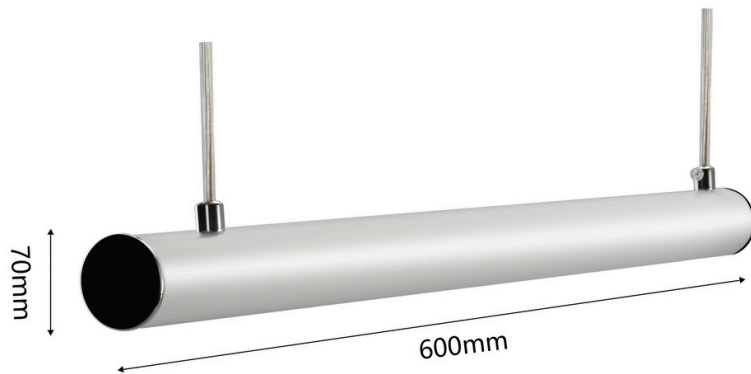

SUPPRESSOR 600

Boasting 360-degree illumination, the Suppressor brings energy to your space. Playfully designed for health, wellbeing and creative industries with a premium finish.

TECHNICAL INFORMATION

Installation	Suspended (SS)
Body Colour	Chrome (CH), White (W) or Black (B)
Dimensions	Ø70mm x 600mm length
Lumen Output	2100lm (18W)
Colour Temperature	2700K, 3000K, 4000K, Tuneable White or RGBW
Colour Rendering Index	CRI90
Optical Distribution	Opal Diffuser (OP)
Ingress Protection	IP20
Controls	Fixed Output (FO), DALI (DD), Q-Sense (QS) or Casambi (CS)
Emergency	3 Hour Emergency (EM3) or DALI Emergency (EMD)
Accessories	Canopy Driver Box (CDB)

DIMENSIONS

PRODUCT SHOWCASE

PRODUCT CODE

SP600/SS/W/2100LM/4000K/90/OP/20/DD

Suppressor 600, suspended, white finish, 2100 lumens, 4000K, CRI90, opal diffuser, IP20 rated, DALI dimming

SPECIFICATIONS MAY BE ALTERED WITHOUT ADVANCE NOTICE.