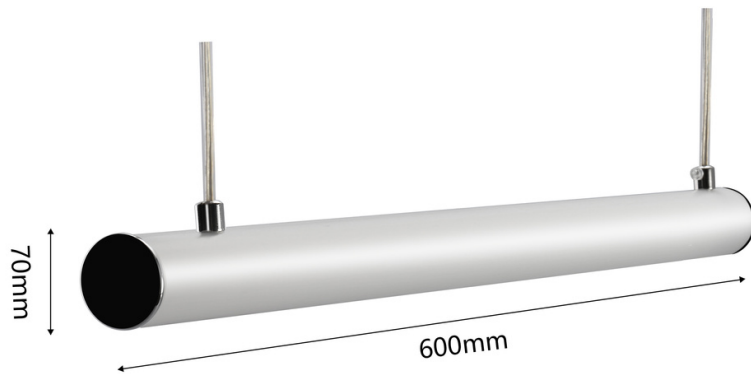

EDGE LIGHTING

SUPPRESSOR 600

Boasting 360-degree illumination, the Suppressor brings energy to your space. Playfully designed for health, wellbeing and creative industries with a premium finish.

TECHNICAL INFORMATION

Installation	Suspended (SS)
Body Colour	Chrome (CH), White (W) or Black (B)
Dimensions	Ø70mm x 600mm length
Lumen Output	2100lm (18W)
Colour Temperature	2700K, 3000K, 4000K, Tuneable White or RGBW
Colour Rendering Index	CRI90
Optical Distribution	Opal Diffuser (OP)
Ingress Protection	IP20
Controls	Fixed Output (FO), DALI (DD), Q-Sense (QS) or Casambi (CS)
Emergency	3 Hour Emergency (EM3) or DALI Emergency (EMD)
Accessories	-

DIMENSIONS

PRODUCT SHOWCASE

PRODUCT CODE

SP600/SS/W/2100LM/4000K/90/OP/20/DD

Suppressor 600, suspended, white finish, 2100 lumens, 4000K, CRI90, opal diffuser, IP20 rated, DALI dimming

SPECIFICATIONS MAY BE ALTERED WITHOUT ADVANCE NOTICE.