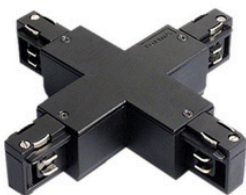

## TRAQER S3CD

DALI mains powered track provides a flexible lighting infrastructure for linear and spotlight luminaires. The extra DALI pair provides integration into your BMS system, ideal for workplace and premium retail applications.

### TRACK COMPONENTS

**FLD - Left DALI feeder & end**  
**FRD - Right DALI feeder & end**

**CD - concealed DALI connector**

**LLD - Left DALI L connector**  
**LRD - Right DALI L connector**

**TD - DALI T connector**

**XD - Cross DALI connector**

**FD - Flexible DALI connector**

**FB - DALI fixing bracket**

**SB - Suspended with fixing bracket**