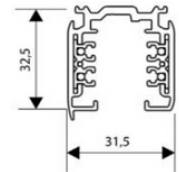

### TRACK COMPONENTS

**FLD - Left DALI feeder & end**  
**FRD - Right DALI feeder & end**

**CD - concealed DALI connector**

**LLD - Left DALI L connector**  
**LRD - Right DALI L connector**

**TD - DALI T connector**

**XD - Cross DALI connector**

**FD - Flexible DALI connector**

**FB - DALI fixing bracket**

**SB - Suspended with fixing bracket**