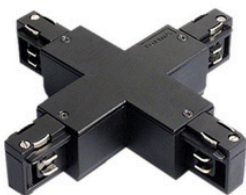

TRAQER S3C

Mains powered track is rapid to install and provides a flexible lighting infrastructure for linear and spotlight luminaires. 3 live circuits allow for scene-switching with ease, ideal for retail applications.

TRACK COMPONENTS

FL - Left feeder & end
FR - Right feeder & end

C - concealed connector

LL - Left L connector
LR - Right L connector

T - T connector

X - Cross connector

F - Flexible connector

FB - Fixing bracket

SB - Suspended with
fixing bracket