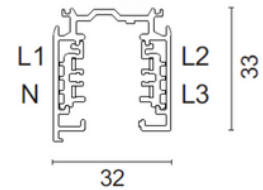

TRAQER S3C

Mains powered track is rapid to install and provides a flexible lighting infrastructure for linear and spotlight luminaires. 3 live circuits allow for scene-switching with ease, ideal for retail applications.

TRACK COMPONENTS

FL - Left feeder & end
FR - Right feeder & end

C - concealed connector

LL - Left L connector
LR - Right L connector

T - T connector

X - Cross connector

F - Flexible connector

FB - Fixing bracket