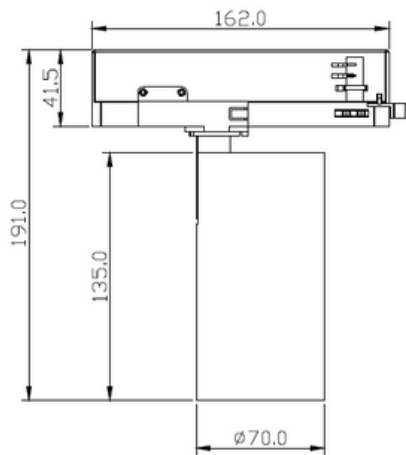

TECHNICAL INFORMATION

Installation	Track Mounted (TM)
Body Colour	White (W) or Black (B)
Dimensions	Ø70mm x 135mm
Lumen Output	2400lm (20W)
Colour Temperature	3000K or 4000K
Colour Rendering Index	CRI90
Optical Distribution	Medium Beam (MB)
Ingress Protection	IP20
Controls	Fixed Output (FO), Mains Dimming (DM), DALI (DD) or Casambi (CS)
Emergency	-
Accessories	Honeycomb (HC)

DIMENSIONS

PRODUCT SHOWCASE

PRODUCT CODE

TRQMINI/TM/W/2400LM/4000K/90/MB/20/DD

Traquer Mini, track mounted, white finish, 2400 lumens, 4000K, CRI90, medium beam, IP20 rated, DALI dimming

SPECIFICATIONS MAY BE ALTERED WITHOUT ADVANCE NOTICE.