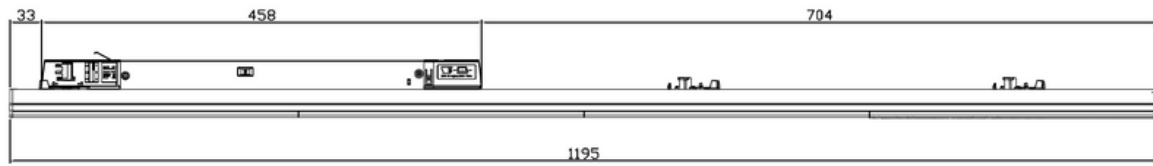

## TRAQER TRIBLADE

The Triblade is specially designed for dual aisle lighting, bringing produce to centre stage. Hinged from a central lit ambient, each wing can tilt independently up to 30 degrees for targeted illuminance.

### TECHNICAL INFORMATION

<b>Installation</b>	Track Mounted (TM)
<b>Body Colour</b>	White (W) or Black (B)
<b>Dimensions</b>	1195mm X 12mm x 114mm
<b>Lumen Output</b>	6000lm (40W)
<b>Colour Temperature</b>	3000K or 4000K
<b>Colour Rendering Index</b>	CRI90
<b>Optical Distribution</b>	Double Asymmetric (DA)
<b>Ingress Protection</b>	IP20
<b>Controls</b>	Fixed Output (FO) or DALI (DD)
<b>Emergency</b>	-
<b>Accessories</b>	-

## DIMENSIONS