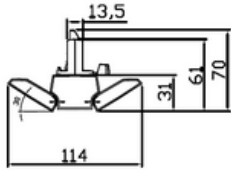

### TECHNICAL INFORMATION

<b>Installation</b>	Track Mounted (TM)
<b>Body Colour</b>	White (W) or Black (B)
<b>Dimensions</b>	1195mm X 12mm x 114mm
<b>Lumen Output</b>	6000lm (40W)
<b>Colour Temperature</b>	3000K or 4000K
<b>Colour Rendering Index</b>	CRI90
<b>Optical Distribution</b>	Double Asymmetric (DA)
<b>Ingress Protection</b>	IP20
<b>Controls</b>	Fixed Output (FO) or DALI (DD)
<b>Emergency</b>	-
<b>Accessories</b>	-

## DIMENSIONS