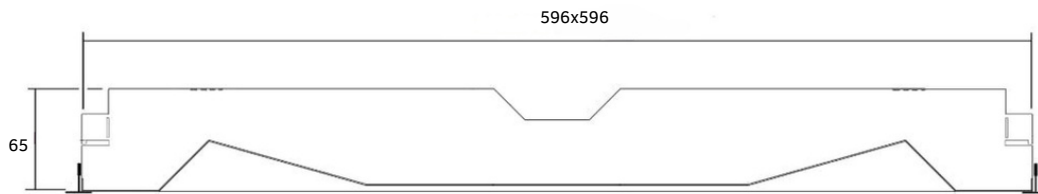

EDGE LIGHTING

TRITEQ

Purposely designed for retail aisle lighting, the Triteq has two of its three optics angled towards your merchandise, ensuring the products jump off the shelves. The central row provides ambient for your customer journey.

TECHNICAL INFORMATION

Installation	Recessed (R)
Body Colour	White (W)
Dimensions	596mm x 596mm x 65mm
Lumen Output	6000lm (49W) or 8000lm (67W)
Colour Temperature	3000K or 4000K
Colour Rendering Index	CRI80
Optical Distribution	Microprism Diffuser (MP)
Ingress Protection	IP20
Controls	Fixed Output (FO), DALI (DD), Q-Sense (QS) or Casambi (CS)
Emergency	3 Hour Emergency (EM3) or DALI Emergency (EMD)
Accessories	-

DIMENSIONS

PRODUCT SHOWCASE

PRODUCT CODE

TRI/R/W/6000LM/4000K/80/MP/20/DD

Triteq, recessed, white finish, 6000 lumens, 4000K, CRI80, microprism diffuser, IP20 rated, DALI dimming

SPECIFICATIONS MAY BE ALTERED WITHOUT ADVANCE NOTICE.